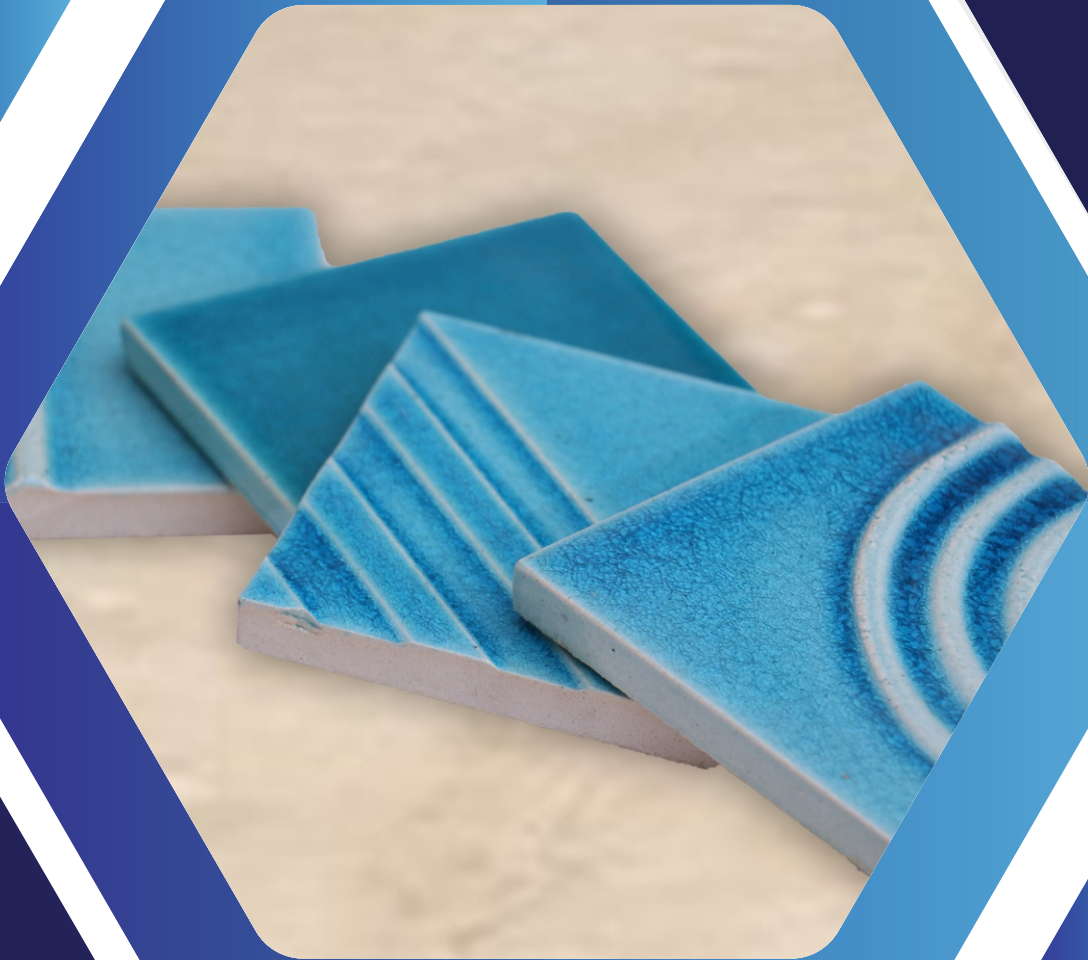

2025

HANDMADE CATALOG