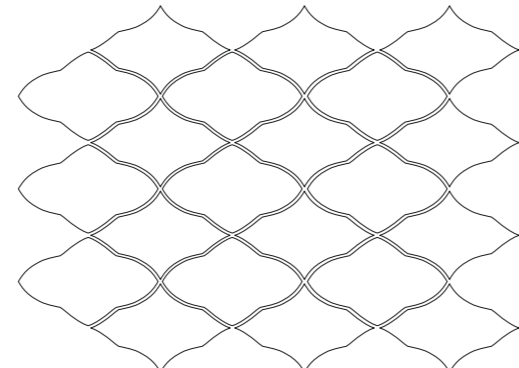

Concave Polygon

A

B

A

B

CODE : MPPL 05
1 SQFT: 12 PCS

QUADRILATERAL

Vivid colors of quadrilateral design tiles have ethnic shape gives subtle look to spaces. Wherever used it adds a definite shine and luster to the whole environment. The durable, versatile, sturdy, and gorgeous collection by Loam Art is a perfect blend of everything one could ask for as far as tiles are concerned

Quadrilateral Design B:

→ Convex Polygon

→ Concave Polygon

A

B

CODE : MPPL 07
1 SQFT: 12 PCS

Diamond TILE

The unique shape of these tiles allows you to create endless layouts and designs when mixed and matched with the other color options.

75mm

B

CODE : MPPL 27
1 SQFT: 7 PCS

MPPL 27

TRIANGLE TILE

Triangle Tile measure 85mm each side and help eliminate nipping tiles to fit into corners and angled areas. They also work very well in the Rajasthani Tapestry style of mosaics, zig zag borders, sunburst patterns, and can even be arranged for "shard" looking backgrounds.