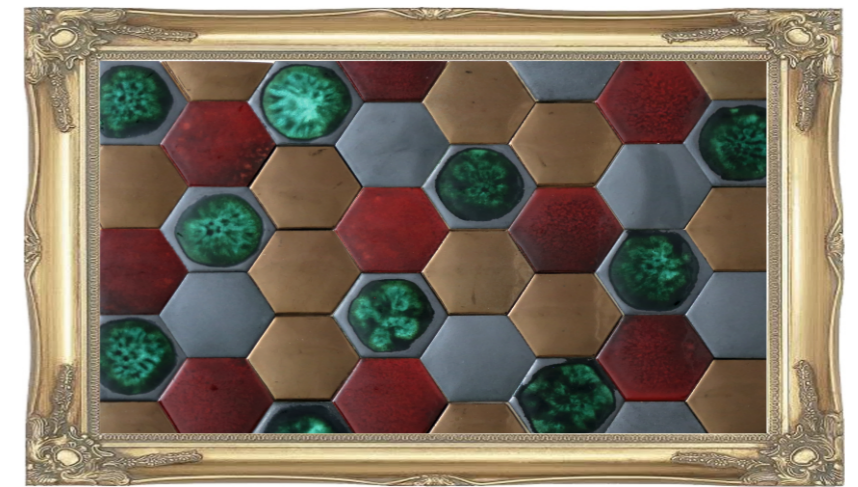

Square Curve

CODE : MPPL 20A
1 SQFT: 9 PCS

HEXAGON TILE

Trendy hexagon tile is a vintage look that's new again, making it a great fit for old home updates and new homes alike. It's a unique shape but is simple enough to blend into a design. And the variations are endless. Hex tile is available in ceramic, porcelain and natural stone. For a classic look, try an all-over hexagon tile floor in a solid color in your bathroom or a hexagon mosaic backsplash in your kitchen. To dip your toe into a trendy look, mix and match different colored hexagon tiles, especially those in coordinating colors.

MPPL 18 A

MPPL 18 B

MPPL 18 C

RANDOM TOUCH

A

B

71 mm

82 mm