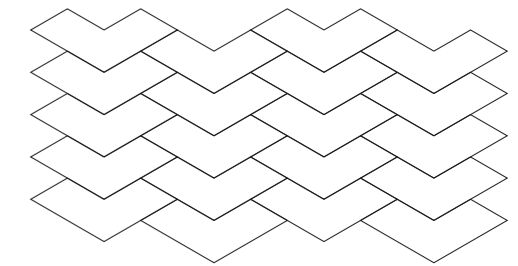

L-Shaped Tile

A

B

C

D

E

165 mm

170 mm

CODE : MPPL 10

1 SQFT: 15.6 PCS