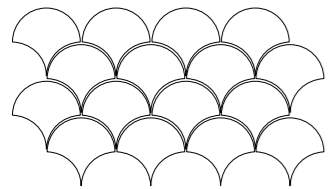

Square Curve

CODE : MPPL 20A
1 SQFT: 9 PCS

HEXAGON TILE

Trendy hexagon tile is a vintage look that's new again, making it a great fit for old home updates and new homes alike. It's a unique shape but is simple enough to blend into a design. And the variations are endless. Hex tile is available in ceramic, porcelain and natural stone. For a classic look, try an all-over hexagon tile floor in a solid color in your bathroom or a hexagon mosaic backsplash in your kitchen. To dip your toe into a trendy look, mix and match different colored hexagon tiles, especially those in coordinating colors.

CODE : MPPL 18
1 SQFT: 21 PCS

13 A

13 B

FISH SCALE TILE

A

B

C

145 mm

75mm

B

CODE : MPPL 27
1 SQFT: 7 PCS

MPPL 27

TRIANGLE TILE

Triangle Tile measure 85mm each side and help eliminate nipping tiles to fit into corners and angled areas. They also work very well in the Rajasthani Tapestry style of mosaics, zig zag borders, sunburst patterns, and can even be arranged for "shard" looking backgrounds.