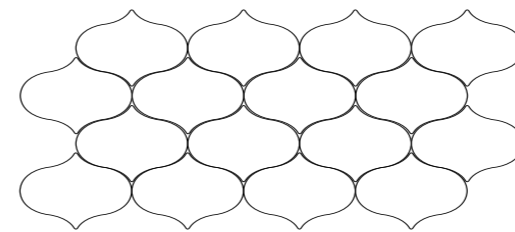

CODE : MPPL 04
1 SQFT: 12 PCS

A

B

C

D

85mm 145mm

Marquise-Shaped Tile

CODE : MPPL 23
1 SQFT: 9 PCS

102.5mm

162.5mm

A unique pattern
of Hexagon tiles
to create a space
for personality.

CODE : MPPL 17
1 SQFT: 4.5 PCS

Petal Shaped Tile

A

B

CODE : MPPL 24
1 SQFT: 18 PCS

LANTERN TILE

A

B

CODE : MPPL 12
1 SQFT: 12 PCS

Square Leaf Tile

Square tiles have the advantage of being easy to work with because they have no orientation, and it's easy to calculate how much tile you'll need, and it's a breeze to mix and match with other tiles of different colors.

75mm

B

CODE : MPPL 27
1 SQFT: 7 PCS

MPPL 27

TRIANGLE TILE

Triangle Tile measure 85mm each side and help eliminate nipping tiles to fit into corners and angled areas. They also work very well in the Rajasthani Tapestry style of mosaics, zig zag borders, sunburst patterns, and can even be arranged for "shard" looking backgrounds.