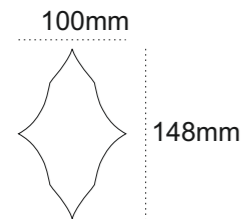

CAS-42

CAO- Opaque Colours
CAM- Metallic Colours
CAS- Special Colours

Quadrilateral Design A:

107mm

142mm

Convex Polygon

107mm

142mm

Concave Polygon

A

B

A

B

CODE : MPPL 05
1 SQFT: 12 PCS

QUADRILATERAL

Vivid colors of quadrilateral design tiles have ethnic shape gives subtle look to spaces. Wherever used it adds a definite shine and luster to the whole environment. The durable, versatile, sturdy, and gorgeous collection by Loam Art is a perfect blend of everything one could ask for as far as tiles are concerned

Quadrilateral Design B:

→ Convex Polygon

→ Concave Polygon

A

B

CODE : MPPL 07
1 SQFT: 12 PCS

Diamond TILE

The unique shape of these tiles allows you to create endless layouts and designs when mixed and matched with the other color options.

75mm

B

CODE : MPPL 27
1 SQFT: 7 PCS

MPPL 27

TRIANGLE TILE

Triangle Tile measure 85mm each side and help eliminate nipping tiles to fit into corners and angled areas. They also work very well in the Rajasthani Tapestry style of mosaics, zig zag borders, sunburst patterns, and can even be arranged for "shard" looking backgrounds.