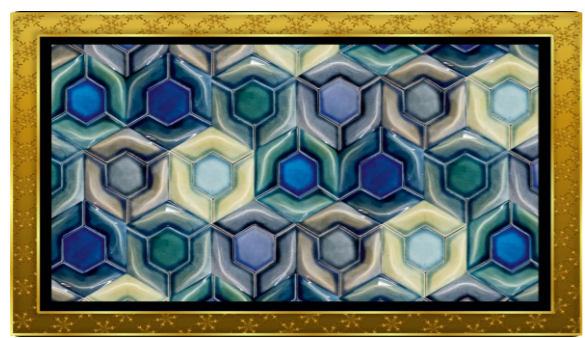

102.5mm

162.5mm

A unique pattern
of Hexagon tiles
to create a space
for personality.

CODE : MPPL 17
1 SQFT: 4.5 PCS

Petal Shaped Tile

A

B

CODE : MPPL 24
1 SQFT: 18 PCS

Square Curve

CODE : MPPL 20A
1 SQFT: 9 PCS

HEXAGON TILE

Trendy hexagon tile is a vintage look that's new again, making it a great fit for old home updates and new homes alike. It's a unique shape but is simple enough to blend into a design. And the variations are endless. Hex tile is available in ceramic, porcelain and natural stone. For a classic look, try an all-over hexagon tile floor in a solid color in your bathroom or a hexagon mosaic backsplash in your kitchen. To dip your toe into a trendy look, mix and match different colored hexagon tiles, especially those in coordinating colors.