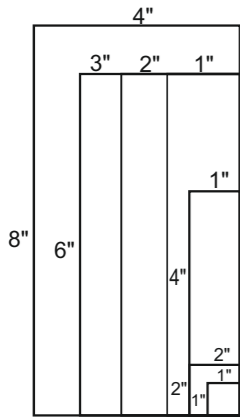

192 MM

B

CODE : MPPL 68
1 SQFT: 7 PCS

AVAILABLE SHAPES

85 X 145MM

95 X 147MM

107 X 142MM

103 X 152MM

100 X 190MM

165 X 72MM

98 X 140MM

145 X 95MM

155 X 175MM

71 X 82MM

145 X 135MM

78 X 105MM

152 X 132MM

102.5 X 162.MM

75 X 222MM

85 X 85MM

92 X 183MM

75 X 150MM

75 X 190MM

70 X 190MM

75 X 75MM

150 X 140MM

123 X 115MM

150 X 150MM

98 X 145MM

150 X 150MM

42 X 126MM

150 X 150MM