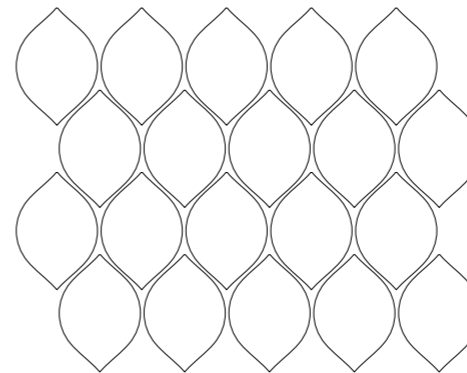

102.5mm

162.5mm

A unique pattern
of Hexagon tiles
to create a space
for personality.

CODE : MPPL 17
1 SQFT: 4.5 PCS

Petal Shaped Tile

A

B

CODE : MPPL 24
1 SQFT: 18 PCS

LANTERN TILE

A

B

CODE : MPPL 12
1 SQFT: 12 PCS

Square Leaf Tile

Square tiles have the advantage of being easy to work with because they have no orientation, and it's easy to calculate how much tile you'll need, and it's a breeze to mix and match with other tiles of different colors.

75mm

B

CODE : MPPL 27
1 SQFT: 7 PCS

MPPL 27

TRIANGLE TILE

Triangle Tile measure 85mm each side and help eliminate nipping tiles to fit into corners and angled areas. They also work very well in the Rajasthani Tapestry style of mosaics, zig zag borders, sunburst patterns, and can even be arranged for "shard" looking backgrounds.