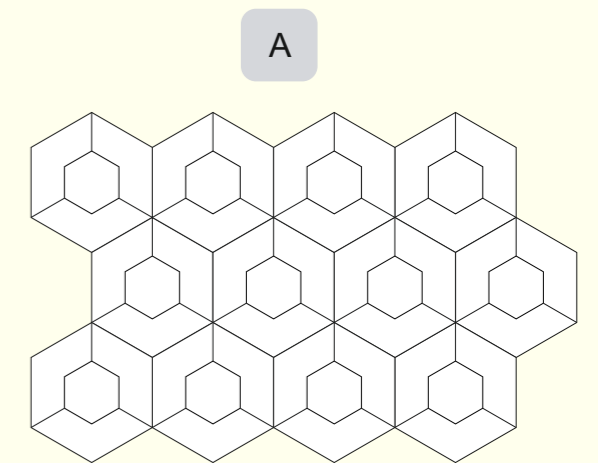

102.5mm

162.5mm

A unique pattern
of Hexagon tiles
to create a space
for personality.

CODE : MPPL 17
1 SQFT: 4.5 PCS

Petal Shaped Tile

A

B

CODE : MPPL 24
1 SQFT: 18 PCS

LANTERN TILE

A

B

CODE : MPPL 12
1 SQFT: 12 PCS

Square Leaf Tile

Square tiles have the advantage of being easy to work with because they have no orientation, and it's easy to calculate how much tile you'll need, and it's a breeze to mix and match with other tiles of different colors.