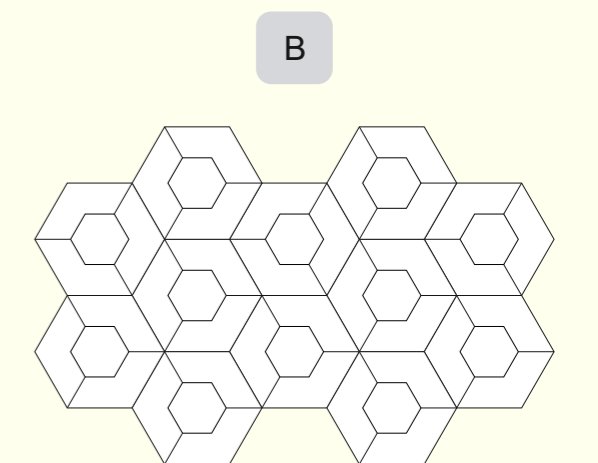

102.5mm

162.5mm

A unique pattern
of Hexagon tiles
to create a space
for personality.

CODE : MPPL 17
1 SQFT: 4.5 PCS

Petal Shaped Tile

A

B

CODE : MPPL 24
1 SQFT: 18 PCS

LANTERN TILE

A

B

CODE : MPPL 12
1 SQFT: 12 PCS

Square Leaf Tile

Square tiles have the advantage of being easy to work with because they have no orientation, and it's easy to calculate how much tile you'll need, and it's a breeze to mix and match with other tiles of different colors.