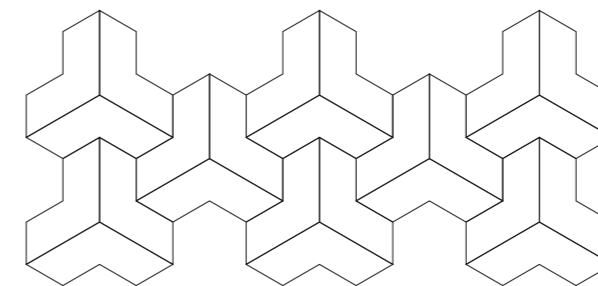

165 mm

170 mm

CODE : MPPL 10

1 SQFT: 15.6 PCS

Subway Tile

Precious and versatile coverings with a timeless prestige, having deep roots in the thousand-year old tradition of mosaic art, with uncompromising performance and aesthetics that are always contemporary.