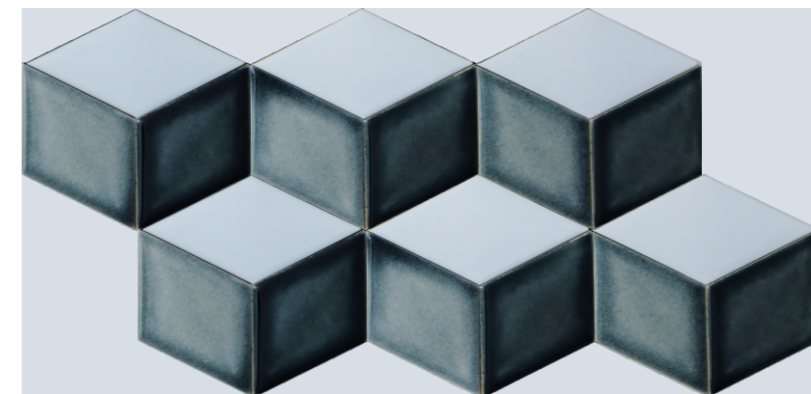

CODE : MPPL 04
1 SQFT: 12 PCS