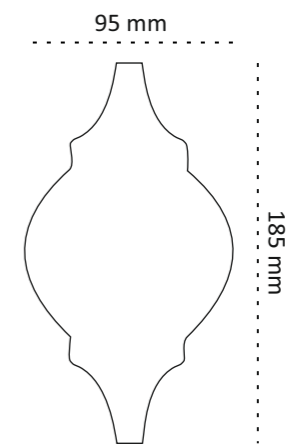

75mm

B

CODE : MPPL 27
1 SQFT: 7 PCS

MPPL 27

TRIANGLE TILE

Triangle Tile measure 85mm each side and help eliminate nipping tiles to fit into corners and angled areas. They also work very well in the Rajasthani Tapestry style of mosaics, zig zag borders, sunburst patterns, and can even be arranged for "shard" looking backgrounds.

100 mm

100 mm

B

C

CODE : MPPL 60
1 SQFT: 9 PCS

BAMBOO

40 mm

150 mm

CODE : MPPL 73
1 SQFT: 14 PCS

PEARL ARABESQUE

CODE : MPPL 84
1 SQFT: 8 PCS

BIG LANTEN

CODE : MPPL 29
1 SQFT: 6.5 PCS

LOTUS

A

142 MM

192 MM

B

CODE : MPPL 68
1 SQFT: 7 PCS

AVAILABLE SHAPES

85 X 145MM

95 X 147MM

107 X 142MM

103 X 152MM