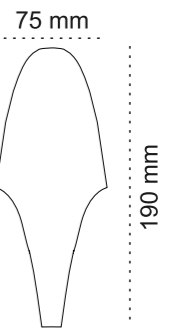

75mm

B

CODE : MPPL 27
1 SQFT: 7 PCS

MPPL 27

TRIANGLE TILE

Triangle Tile measure 85mm each side and help eliminate nipping tiles to fit into corners and angled areas. They also work very well in the Rajasthani Tapestry style of mosaics, zig zag borders, sunburst patterns, and can even be arranged for "shard" looking backgrounds.

CODE : MPPL 27
1 SQFT: 7 PCS

A

B

C

Palm Leaf

CODE : MPPL 31
1 SQFT: 11 PCS

SQUARE PLAIN

A

100 mm

100 mm

B

C

CODE : MPPL 60
1 SQFT: 9 PCS

BAMBOO

40 mm

150 mm

CODE : MPPL 73
1 SQFT: 14 PCS

PEARL ARABESQUE

CODE : MPPL 84
1 SQFT: 8 PCS

BIG LANTEN

CODE : MPPL 29
1 SQFT: 6.5 PCS

LOTUS

A

142 MM