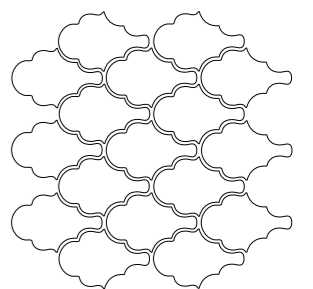

102.5mm

162.5mm

A unique pattern
of Hexagon tiles
to create a space
for personality.

CODE : MPPL 17
1 SQFT: 4.5 PCS

Petal Shaped Tile

A

B

CODE : MPPL 24
1 SQFT: 18 PCS

LANTERN TILE

A

B

CODE : MPPL 12
1 SQFT: 12 PCS

Square Leaf Tile

Square tiles have the advantage of being easy to work with because they have no orientation, and it's easy to calculate how much tile you'll need, and it's a breeze to mix and match with other tiles of different colors.

CODE : MPPL 19
1 SQFT: 9 PCS

MPPL 19

Human-Shaped Tile

A

B

95 mm

147 mm

CODE : MPPL 08
1 SQFT: 12 PCS

Square Curve

CODE : MPPL 20A
1 SQFT: 9 PCS

HEXAGON TILE

Trendy hexagon tile is a vintage look that's new again, making it a great fit for old home updates and new homes alike. It's a unique shape but is simple enough to blend into a design. And the variations are endless. Hex tile is available in ceramic, porcelain and natural stone. For a classic look, try an all-over hexagon tile floor in a solid color in your bathroom or a hexagon mosaic backsplash in your kitchen. To dip your toe into a trendy look, mix and match different colored hexagon tiles, especially those in coordinating colors.