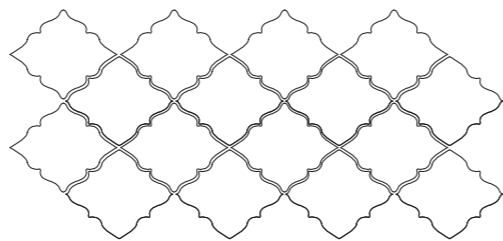

CAS-42

CAO- Opaque Colours
CAM- Metallic Colours
CAS- Special Colours

Quadrilateral Design A:

107mm

142mm

Convex Polygon

107mm

142mm

Concave Polygon

A

B

A

B

CODE : MPPL 05
1 SQFT: 12 PCS

QUADRILATERAL

Vivid colors of quadrilateral design tiles have ethnic shape gives subtle look to spaces. Wherever used it adds a definite shine and luster to the whole environment. The durable, versatile, sturdy, and gorgeous collection by Loam Art is a perfect blend of everything one could ask for as far as tiles are concerned

Quadrilateral Design B:

→ Convex Polygon

→ Concave Polygon

A

B

CODE : MPPL 07
1 SQFT: 12 PCS

Diamond TILE

The unique shape of these tiles allows you to create endless layouts and designs when mixed and matched with the other color options.

75mm

B

CODE : MPPL 27
1 SQFT: 7 PCS

MPPL 27

TRIANGLE TILE

Triangle Tile measure 85mm each side and help eliminate nipping tiles to fit into corners and angled areas. They also work very well in the Rajasthani Tapestry style of mosaics, zig zag borders, sunburst patterns, and can even be arranged for "shard" looking backgrounds.