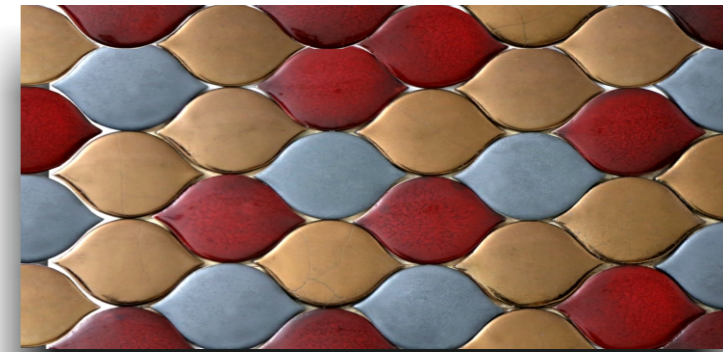

Petal Shaped Tile