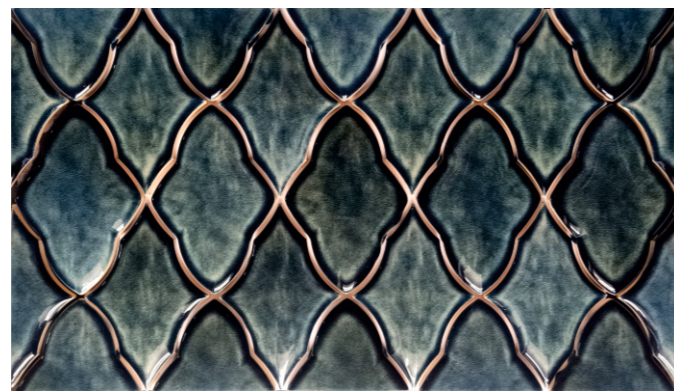

Concave Polygon

A

B

A

B

CODE : MPPL 05
1 SQFT: 12 PCS

QUADRILATERAL

Vivid colors of quadrilateral design tiles have ethnic shape gives subtle look to spaces. Wherever used it adds a definite shine and luster to the whole environment. The durable, versatile, sturdy, and gorgeous collection by Loam Art is a perfect blend of everything one could ask for as far as tiles are concerned

Quadrilateral Design B:

→ Convex Polygon

→ Concave Polygon

A

B

CODE : MPPL 07
1 SQFT: 12 PCS

Diamond TILE

The unique shape of these tiles allows you to create endless layouts and designs when mixed and matched with the other color options.