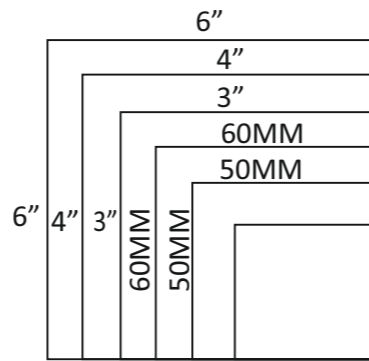

192 MM

B

CODE : MPPL 68
1 SQFT: 7 PCS

AVAILABLE SHAPES

85 X 145MM

95 X 147MM

107 X 142MM

103 X 152MM

100 X 190MM

165 X 72MM

98 X 140MM

145 X 95MM

155 X 175MM

71 X 82MM

145 X 135MM

78 X 105MM

152 X 132MM

102.5 X 162.MM

75 X 222MM

85 X 85MM

92 X 183MM

75 X 150MM

75 X 190MM

70 X 190MM

75 X 75MM

150 X 140MM

123 X 115MM

150 X 150MM

98 X 145MM

150 X 150MM

42 X 126MM

150 X 150MM