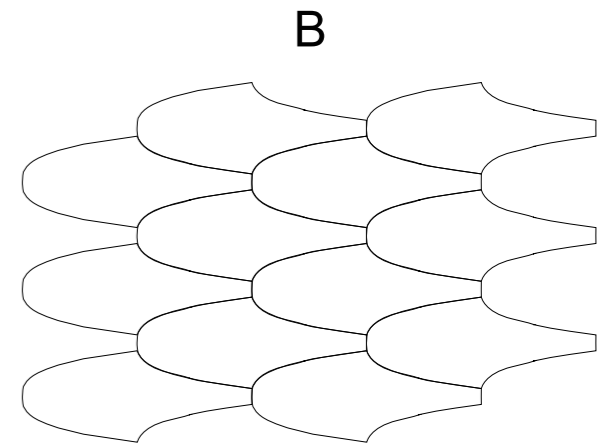

75mm

B

CODE : MPPL 27
1 SQFT: 7 PCS

MPPL 27

TRIANGLE TILE

Triangle Tile measure 85mm each side and help eliminate nipping tiles to fit into corners and angled areas. They also work very well in the Rajasthani Tapestry style of mosaics, zig zag borders, sunburst patterns, and can even be arranged for "shard" looking backgrounds.

CODE : MPPL 27
1 SQFT: 7 PCS

A

B

C

Palm Leaf

CODE : MPPL 31
1 SQFT: 11 PCS

SQUARE PLAIN

A