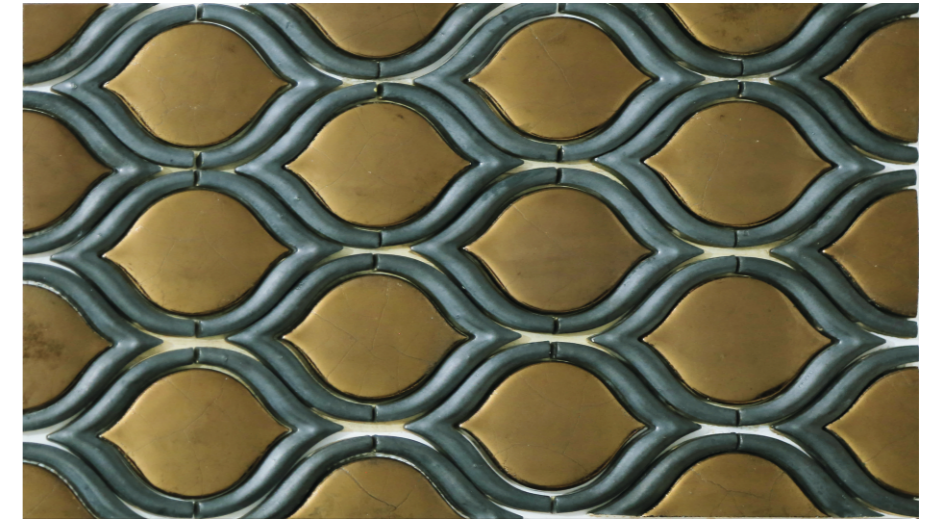

102.5mm

162.5mm

A unique pattern
of Hexagon tiles
to create a space
for personality.

CODE : MPPL 17
1 SQFT: 4.5 PCS

Petal Shaped Tile

A

B

CODE : MPPL 24
1 SQFT: 18 PCS