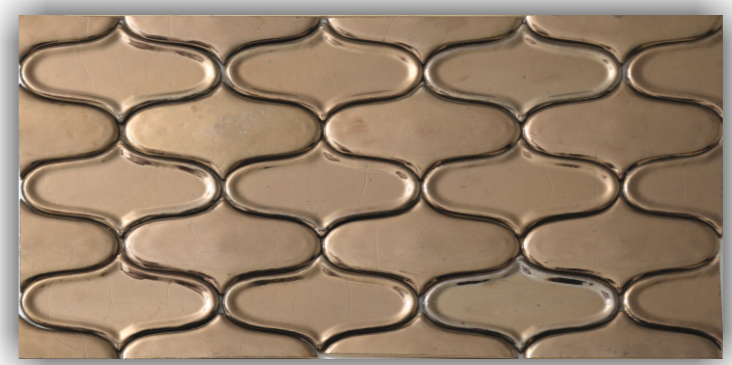

CODE : MPPL 12
1 SQFT: 12 PCS