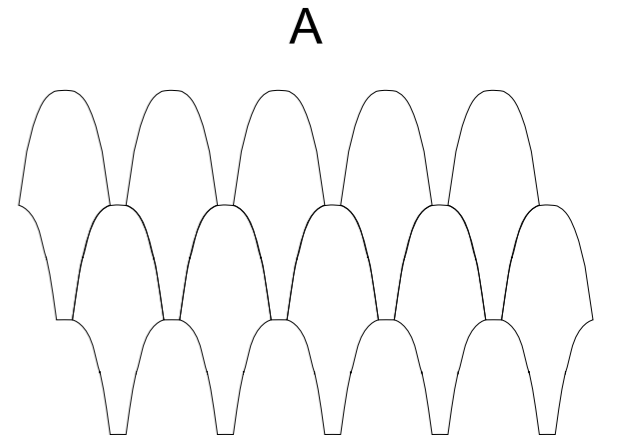

75mm

B

CODE : MPPL 27
1 SQFT: 7 PCS

MPPL 27

TRIANGLE TILE

Triangle Tile measure 85mm each side and help eliminate nipping tiles to fit into corners and angled areas. They also work very well in the Rajasthani Tapestry style of mosaics, zig zag borders, sunburst patterns, and can even be arranged for "shard" looking backgrounds.

CODE : MPPL 27
1 SQFT: 7 PCS

A

B

C

Palm Leaf

CODE : MPPL 31
1 SQFT: 11 PCS

SQUARE PLAIN

A