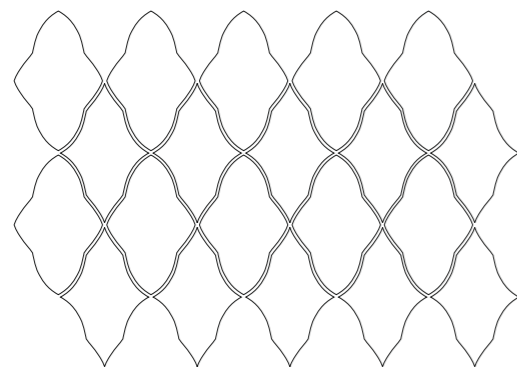

Concave Polygon

A

B

A

B

CODE : MPPL 05
1 SQFT: 12 PCS

QUADRILATERAL

Vivid colors of quadrilateral design tiles have ethnic shape gives subtle look to spaces. Wherever used it adds a definite shine and luster to the whole environment. The durable, versatile, sturdy, and gorgeous collection by Loam Art is a perfect blend of everything one could ask for as far as tiles are concerned

Quadrilateral Design B:

→ Convex Polygon

→ Concave Polygon

A

B

CODE : MPPL 07
1 SQFT: 12 PCS

Diamond TILE

The unique shape of these tiles allows you to create endless layouts and designs when mixed and matched with the other color options.

75mm

B

CODE : MPPL 27
1 SQFT: 7 PCS

MPPL 27

TRIANGLE TILE

Triangle Tile measure 85mm each side and help eliminate nipping tiles to fit into corners and angled areas. They also work very well in the Rajasthani Tapestry style of mosaics, zig zag borders, sunburst patterns, and can even be arranged for "shard" looking backgrounds.