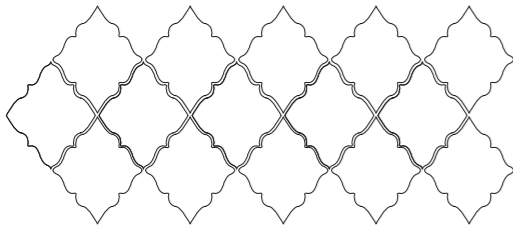

CAS-42

CAO- Opaque Colours
CAM- Metallic Colours
CAS- Special Colours

Quadrilateral Design A:

107mm

142mm

Convex Polygon

107mm

142mm

Concave Polygon

A

B

A

B

CODE : MPPL 05
1 SQFT: 12 PCS

QUADRILATERAL

Vivid colors of quadrilateral design tiles have ethnic shape gives subtle look to spaces. Wherever used it adds a definite shine and luster to the whole environment. The durable, versatile, sturdy, and gorgeous collection by Loam Art is a perfect blend of everything one could ask for as far as tiles are concerned

Quadrilateral Design B:

→ Convex Polygon

→ Concave Polygon

A

B

CODE : MPPL 07
1 SQFT: 12 PCS

Diamond TILE

The unique shape of these tiles allows you to create endless layouts and designs when mixed and matched with the other color options.

75mm

B

CODE : MPPL 27
1 SQFT: 7 PCS

MPPL 27

TRIANGLE TILE

Triangle Tile measure 85mm each side and help eliminate nipping tiles to fit into corners and angled areas. They also work very well in the Rajasthani Tapestry style of mosaics, zig zag borders, sunburst patterns, and can even be arranged for "shard" looking backgrounds.