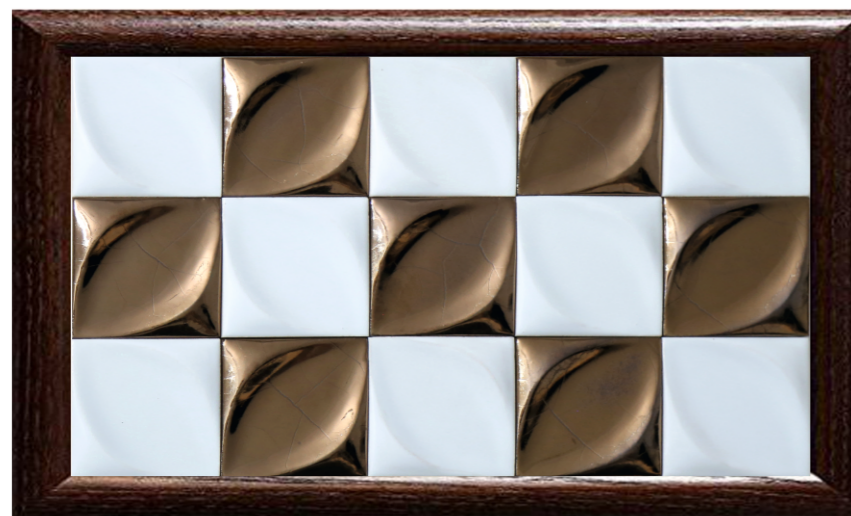

LANTERN TILE

A

B

CODE : MPPL 12
1 SQFT: 12 PCS

Square Leaf Tile

Square tiles have the advantage of being easy to work with because they have no orientation, and it's easy to calculate how much tile you'll need, and it's a breeze to mix and match with other tiles of different colors.

Square Curve

CODE : MPPL 20A
1 SQFT: 9 PCS

HEXAGON TILE

Trendy hexagon tile is a vintage look that's new again, making it a great fit for old home updates and new homes alike. It's a unique shape but is simple enough to blend into a design. And the variations are endless. Hex tile is available in ceramic, porcelain and natural stone. For a classic look, try an all-over hexagon tile floor in a solid color in your bathroom or a hexagon mosaic backsplash in your kitchen. To dip your toe into a trendy look, mix and match different colored hexagon tiles, especially those in coordinating colors.