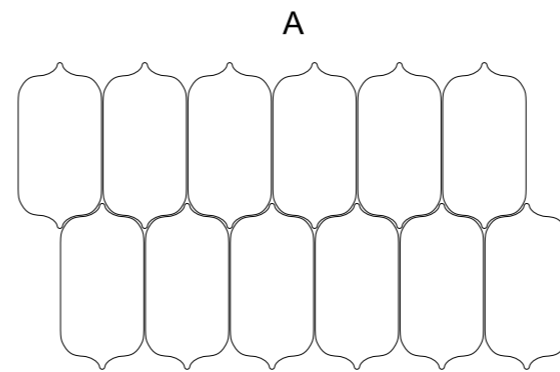

75mm

B

CODE : MPPL 27
1 SQFT: 7 PCS

MPPL 27

TRIANGLE TILE

Triangle Tile measure 85mm each side and help eliminate nipping tiles to fit into corners and angled areas. They also work very well in the Rajasthani Tapestry style of mosaics, zig zag borders, sunburst patterns, and can even be arranged for "shard" looking backgrounds.

100 mm

100 mm

B

C

CODE : MPPL 60
1 SQFT: 9 PCS

BAMBOO

40 mm

150 mm

CODE : MPPL 73
1 SQFT: 14 PCS

PEARL ARABESQUE

CODE : MPPL 84
1 SQFT: 8 PCS

BIG LANTEN

CODE : MPPL 29
1 SQFT: 6.5 PCS

LOTUS

A

142 MM

192 MM

B

CODE : MPPL 68
1 SQFT: 7 PCS

AVAILABLE SHAPES

85 X 145MM

95 X 147MM

107 X 142MM

103 X 152MM