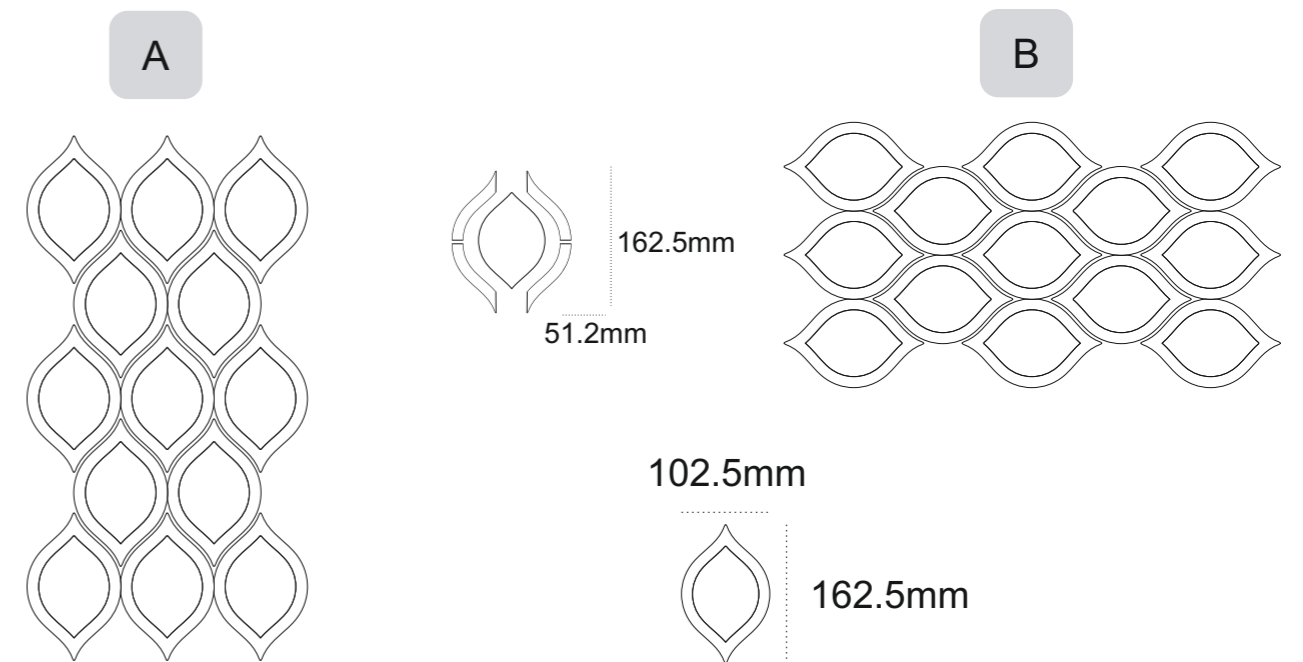

CODE : MPPL 04
1 SQFT: 12 PCS

A

B

C

D

85mm 145mm

Marquise-Shaped Tile

CODE : MPPL 23
1 SQFT: 9 PCS

102.5mm

162.5mm

A unique pattern
of Hexagon tiles
to create a space
for personality.

CODE : MPPL 17
1 SQFT: 4.5 PCS

Petal Shaped Tile

A

B

CODE : MPPL 24
1 SQFT: 18 PCS

75mm

B

CODE : MPPL 27
1 SQFT: 7 PCS

MPPL 27

TRIANGLE TILE

Triangle Tile measure 85mm each side and help eliminate nipping tiles to fit into corners and angled areas. They also work very well in the Rajasthani Tapestry style of mosaics, zig zag borders, sunburst patterns, and can even be arranged for "shard" looking backgrounds.