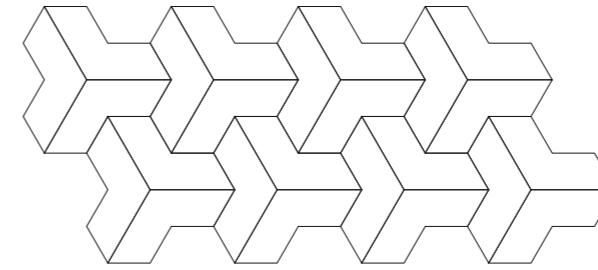

135 mm

CODE : MPPL 13
1 SQFT: 9 PCS

L-Shaped Tile

A

B

C

D

E

165 mm

170 mm

CODE : MPPL 10

1 SQFT: 15.6 PCS

Subway Tile

Precious and versatile coverings with a timeless prestige, having deep roots in the thousand-year old tradition of mosaic art, with uncompromising performance and aesthetics that are always contemporary.