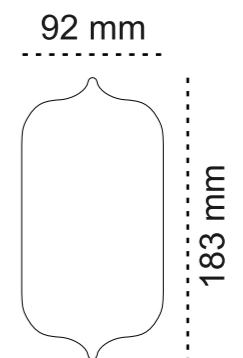

75mm

B

CODE : MPPL 27
1 SQFT: 7 PCS

MPPL 27

TRIANGLE TILE

Triangle Tile measure 85mm each side and help eliminate nipping tiles to fit into corners and angled areas. They also work very well in the Rajasthani Tapestry style of mosaics, zig zag borders, sunburst patterns, and can even be arranged for "shard" looking backgrounds.

100 mm

100 mm

B

C

CODE : MPPL 60
1 SQFT: 9 PCS

BAMBOO

40 mm

150 mm

CODE : MPPL 73
1 SQFT: 14 PCS

PEARL ARABESQUE

CODE : MPPL 84
1 SQFT: 8 PCS

BIG LANTEN

CODE : MPPL 29
1 SQFT: 6.5 PCS

LOTUS

A

142 MM

192 MM

B

CODE : MPPL 68
1 SQFT: 7 PCS

AVAILABLE SHAPES

85 X 145MM

95 X 147MM

107 X 142MM

103 X 152MM