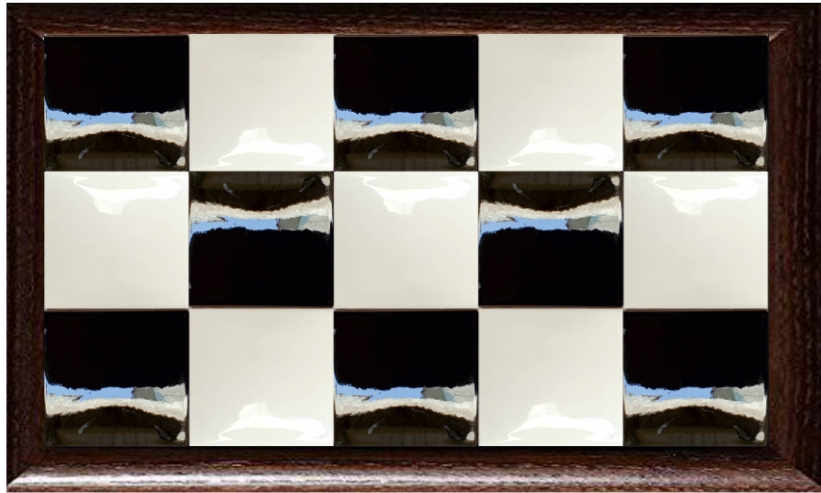

Square Curve

CODE : MPPL 20A
1 SQFT: 9 PCS

HEXAGON TILE

Trendy hexagon tile is a vintage look that's new again, making it a great fit for old home updates and new homes alike. It's a unique shape but is simple enough to blend into a design. And the variations are endless. Hex tile is available in ceramic, porcelain and natural stone. For a classic look, try an all-over hexagon tile floor in a solid color in your bathroom or a hexagon mosaic backsplash in your kitchen. To dip your toe into a trendy look, mix and match different colored hexagon tiles, especially those in coordinating colors.