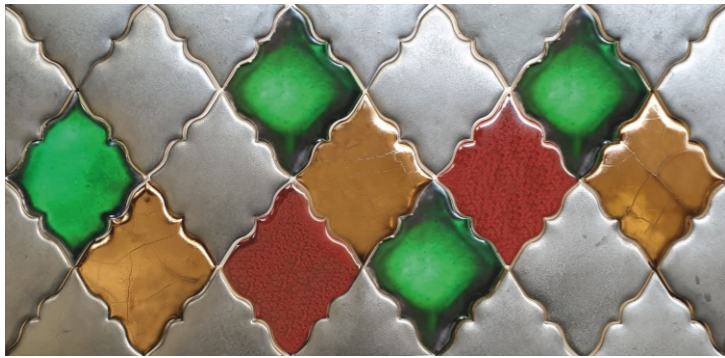

CAS-42

CAO- Opaque Colours
CAM- Metallic Colours
CAS- Special Colours

Quadrilateral Design A:

107mm

142mm

Convex Polygon

107mm

142mm

Concave Polygon

A

B

A

B

CODE : MPPL 05
1 SQFT: 12 PCS

QUADRILATERAL

Vivid colors of quadrilateral design tiles have ethnic shape gives subtle look to spaces. Wherever used it adds a definite shine and luster to the whole environment. The durable, versatile, sturdy, and gorgeous collection by Loam Art is a perfect blend of everything one could ask for as far as tiles are concerned

Quadrilateral Design B:

→ Convex Polygon

→ Concave Polygon

A

B

CODE : MPPL 07
1 SQFT: 12 PCS

Diamond TILE

The unique shape of these tiles allows you to create endless layouts and designs when mixed and matched with the other color options.

Square Curve

CODE : MPPL 20A
1 SQFT: 9 PCS

HEXAGON TILE

Trendy hexagon tile is a vintage look that's new again, making it a great fit for old home updates and new homes alike. It's a unique shape but is simple enough to blend into a design. And the variations are endless. Hex tile is available in ceramic, porcelain and natural stone. For a classic look, try an all-over hexagon tile floor in a solid color in your bathroom or a hexagon mosaic backsplash in your kitchen. To dip your toe into a trendy look, mix and match different colored hexagon tiles, especially those in coordinating colors.