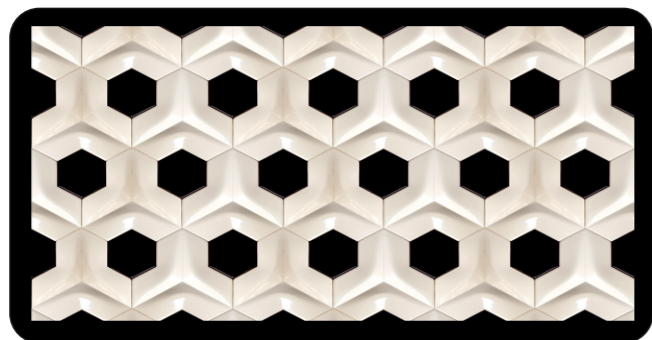

102.5mm

162.5mm

A unique pattern
of Hexagon tiles
to create a space
for personality.

CODE : MPPL 17
1 SQFT: 4.5 PCS

Petal Shaped Tile

A

B

CODE : MPPL 24
1 SQFT: 18 PCS

LANTERN TILE

A

B

CODE : MPPL 12
1 SQFT: 12 PCS

Square Leaf Tile

Square tiles have the advantage of being easy to work with because they have no orientation, and it's easy to calculate how much tile you'll need, and it's a breeze to mix and match with other tiles of different colors.