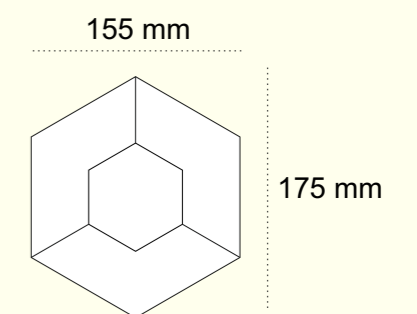

CODE : MPPL 04
1 SQFT: 12 PCS

A

B

C

D

85mm 145mm

Marquise-Shaped Tile

CODE : MPPL 23
1 SQFT: 9 PCS

102.5mm

162.5mm

A unique pattern
of Hexagon tiles
to create a space
for personality.

CODE : MPPL 17
1 SQFT: 4.5 PCS

Petal Shaped Tile

A

B

CODE : MPPL 24
1 SQFT: 18 PCS

CODE : MPPL 19
1 SQFT: 9 PCS

MPPL 19

Human-Shaped Tile

A

B

95 mm

147 mm

CODE : MPPL 08
1 SQFT: 12 PCS