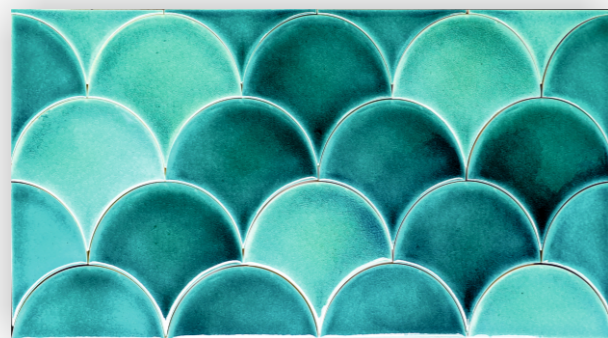

FISH SCALE TILE

A

B

C