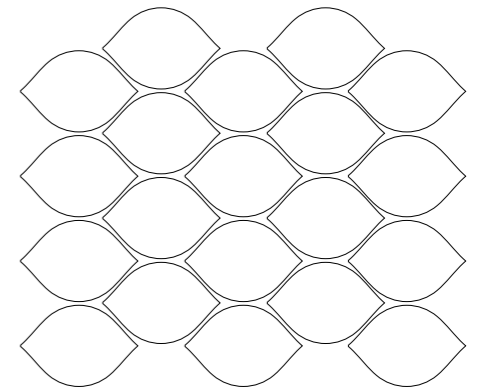

102.5mm

162.5mm

A unique pattern
of Hexagon tiles
to create a space
for personality.

CODE : MPPL 17
1 SQFT: 4.5 PCS

Petal Shaped Tile

A

B

CODE : MPPL 24
1 SQFT: 18 PCS

LANTERN TILE

A

B

CODE : MPPL 12
1 SQFT: 12 PCS

Square Leaf Tile

Square tiles have the advantage of being easy to work with because they have no orientation, and it's easy to calculate how much tile you'll need, and it's a breeze to mix and match with other tiles of different colors.

75mm

B

CODE : MPPL 27
1 SQFT: 7 PCS

MPPL 27

TRIANGLE TILE

Triangle Tile measure 85mm each side and help eliminate nipping tiles to fit into corners and angled areas. They also work very well in the Rajasthani Tapestry style of mosaics, zig zag borders, sunburst patterns, and can even be arranged for "shard" looking backgrounds.