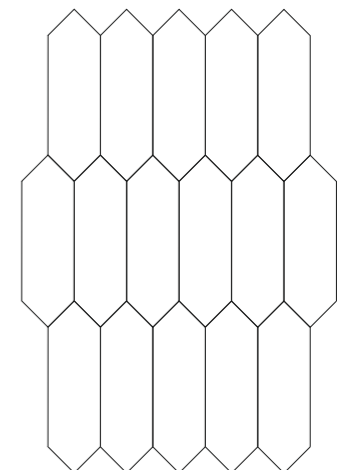

CODE : MPPL 26
1 SQFT: 36 PCS

MPPL 26 A

MPPL 26 B

MPPL 26 C

Herringbone Pattern

This is a classic design that will always be in style. There's something quite romantic and dreamy about this pattern. Even though it looks fancy it's quite easy to make – simply place the short end of a subway tile against the long end of another subway tile, and build off that.

Diagonal

90 Degree

MPPL 26 D

MPPL 26 E

Long Hexagon Tile

Elongated hexagon tile back splash adds elegance to this transitional space.

A

222mm

75mm

B

CODE : MPPL 27
1 SQFT: 7 PCS

MPPL 27

TRIANGLE TILE

Triangle Tile measure 85mm each side and help eliminate nipping tiles to fit into corners and angled areas. They also work very well in the Rajasthani Tapestry style of mosaics, zig zag borders, sunburst patterns, and can even be arranged for "shard" looking backgrounds.