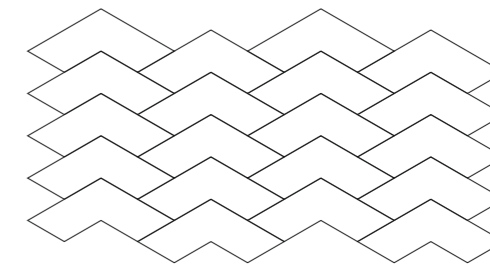

L-Shaped Tile

A

B

C

D

E

165 mm

170 mm

CODE : MPPL 10

1 SQFT: 15.6 PCS