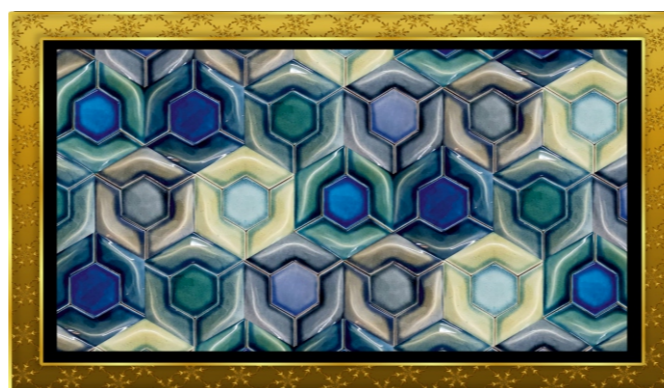

102.5mm

162.5mm

A unique pattern
of Hexagon tiles
to create a space
for personality.

CODE : MPPL 17
1 SQFT: 4.5 PCS

Petal Shaped Tile

A

B

CODE : MPPL 24
1 SQFT: 18 PCS