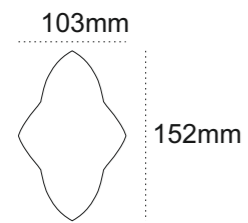

CAS-42

CAO- Opaque Colours
CAM- Metallic Colours
CAS- Special Colours

Quadrilateral Design A:

107mm

142mm

Convex Polygon

107mm

142mm

Concave Polygon

A

B

A

B

CODE : MPPL 05
1 SQFT: 12 PCS

QUADRILATERAL

Vivid colors of quadrilateral design tiles have ethnic shape gives subtle look to spaces. Wherever used it adds a definite shine and luster to the whole environment. The durable, versatile, sturdy, and gorgeous collection by Loam Art is a perfect blend of everything one could ask for as far as tiles are concerned

Quadrilateral Design B:

→ Convex Polygon

→ Concave Polygon

A

B

CODE : MPPL 07
1 SQFT: 12 PCS

Diamond TILE

The unique shape of these tiles allows you to create endless layouts and designs when mixed and matched with the other color options.

75mm

B

CODE : MPPL 27
1 SQFT: 7 PCS

MPPL 27

TRIANGLE TILE

Triangle Tile measure 85mm each side and help eliminate nipping tiles to fit into corners and angled areas. They also work very well in the Rajasthani Tapestry style of mosaics, zig zag borders, sunburst patterns, and can even be arranged for "shard" looking backgrounds.