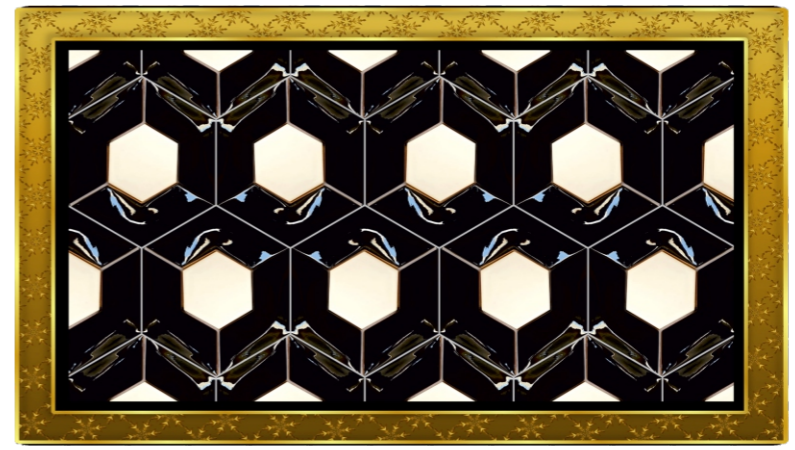

102.5mm

162.5mm

A unique pattern
of Hexagon tiles
to create a space
for personality.

CODE : MPPL 17
1 SQFT: 4.5 PCS

Petal Shaped Tile

A

B

CODE : MPPL 24
1 SQFT: 18 PCS