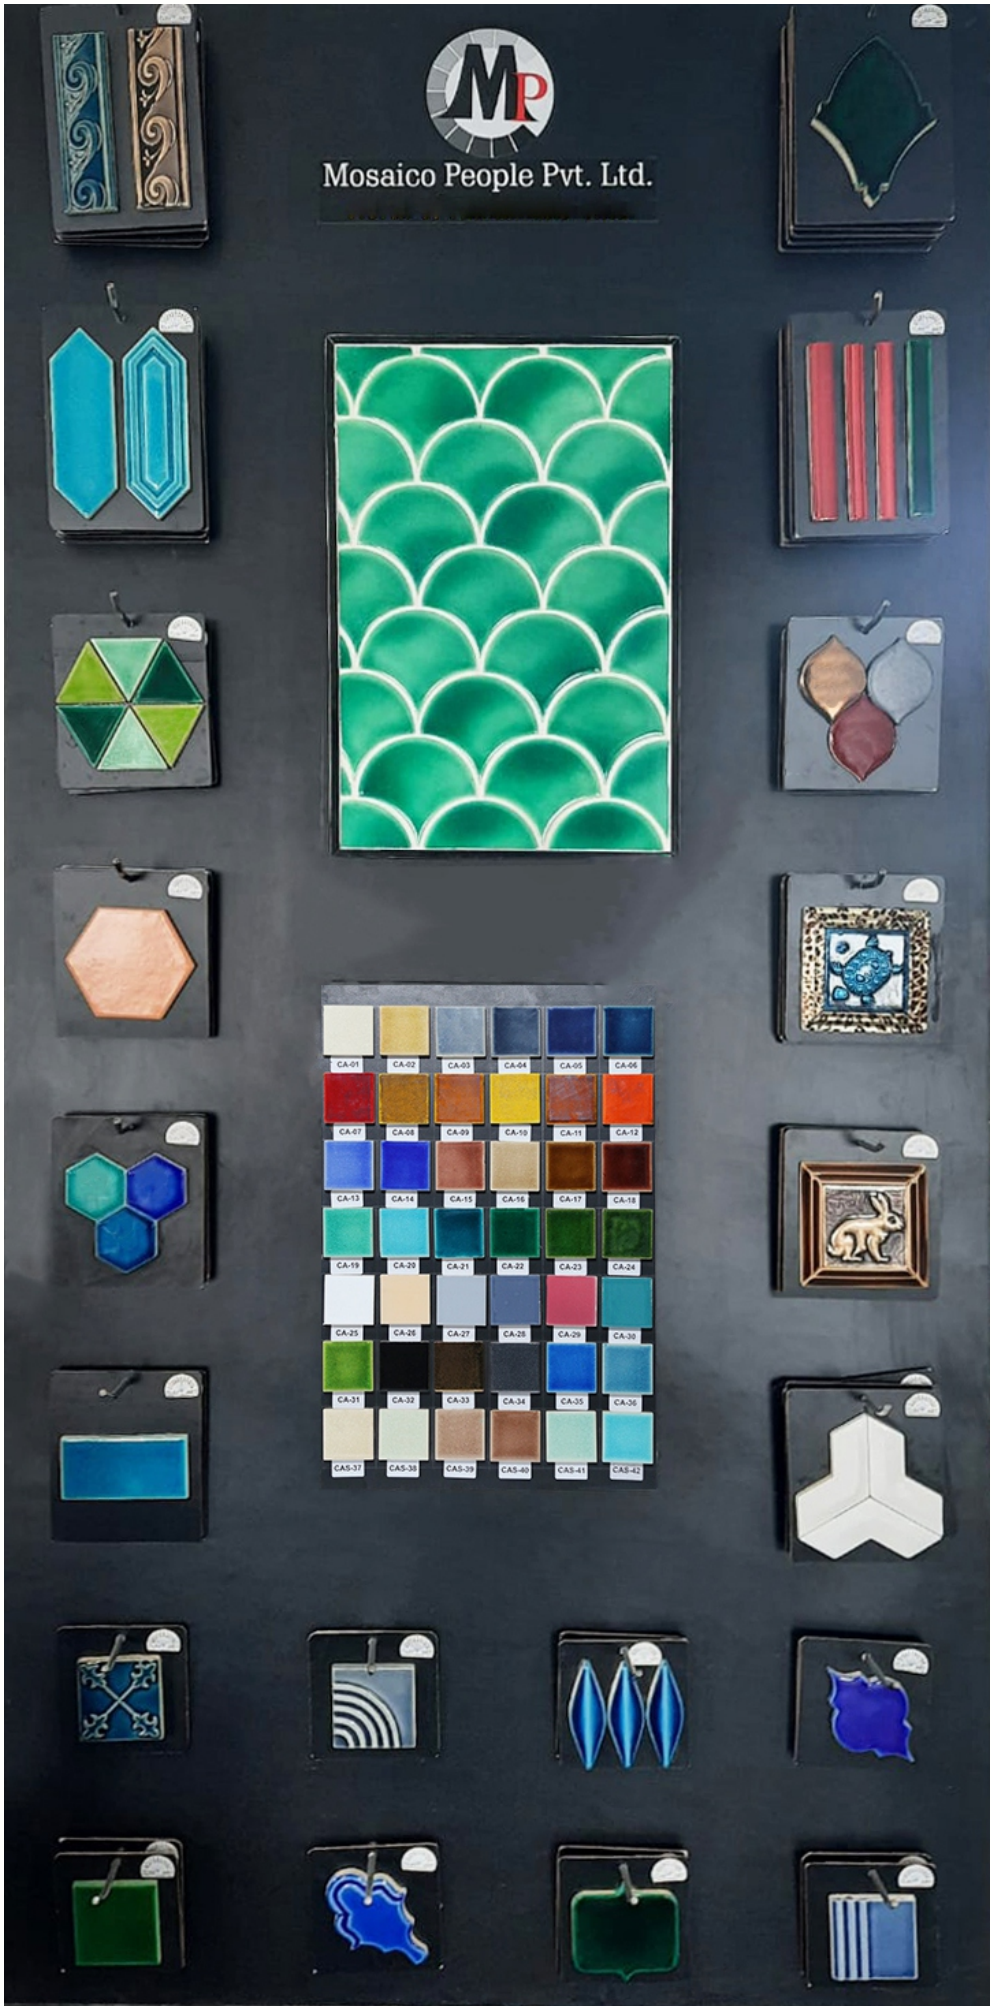

DISPLAY PANEL

Mosaico People Pvt. Ltd.

CA-01	CA-02	CA-03	CA-04	CA-05	CA-06
CA-07	CA-08	CA-09	CA-10	CA-11	CA-12
CA-13	CA-14	CA-15	CA-16	CA-17	CA-18
CA-19	CA-20	CA-21	CA-22	CA-23	CA-24
CA-25	CA-26	CA-27	CA-28	CA-29	CA-30
CA-31	CA-32	CA-33	CA-34	CA-35	CA-36
CAS-37	CAS-38	CAS-39	CAS-40	CAS-41	CAS-42