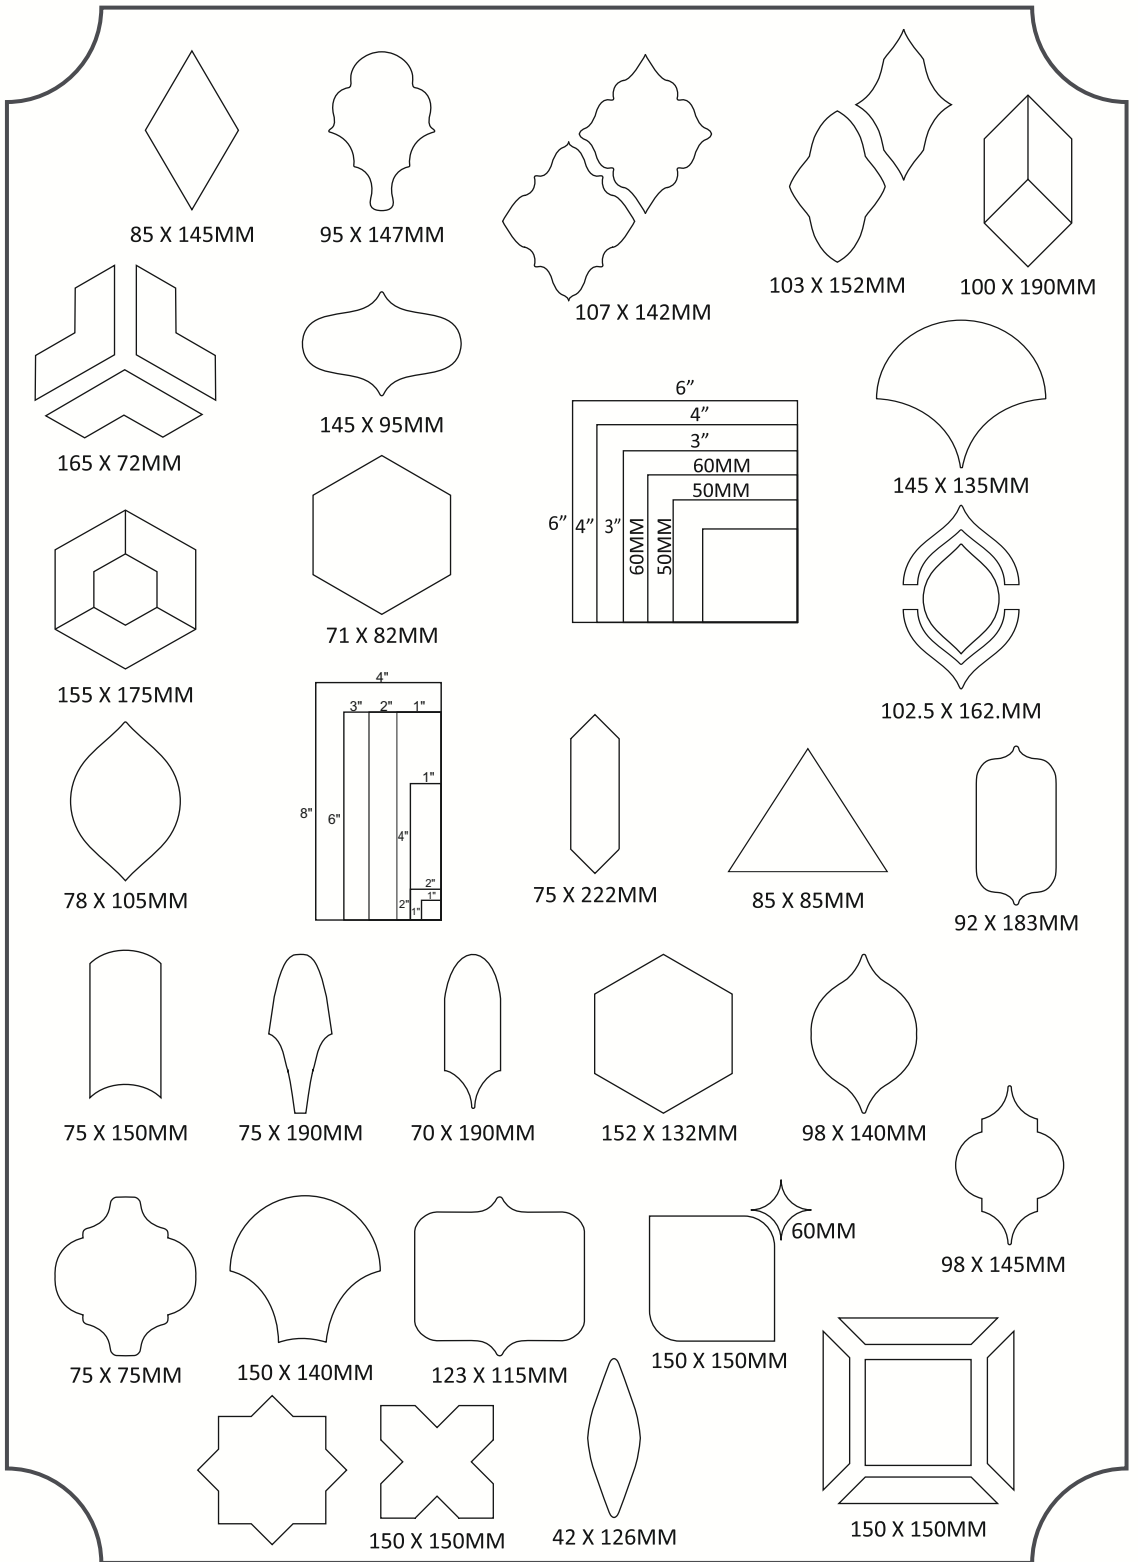

AVAILABLE SHAPES

Mosaico People Pvt. Ltd.

Elegant Series of Mosaic Tiles

EMAIL: raj@mosaicopeople.com

WEB: www.handmadetile.in

ADD: C-23, Bharat Vihar, Dwarka Sec-14,
Near Metro Pillar-887, Dwarka,
Delhi-110075