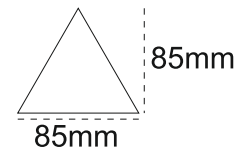

TRIANGLE TILE

A

B

C

MPPL 28

With the geometric tile trend in full swing, our triangles offer a fresh take. This geometric shape is eye-catching in a single color or a blend.

A unique backdrop can be created perfectly with these triangular pattern tiles for your bath, kitchen, and more! Their colorful, trendy, and perfectly eclectic style makes for some seriously gorgeous spaces. Wrap your kitchen, fireplace, or bathroom with this blend to add the final touch of comfort. Although we adore this bold and retro blend, the Loam Art team wants to offer this cool pattern with the colorful blend. Changing up the colors of triangle tiles in an installation allows you to create a distinctive geometric pattern.