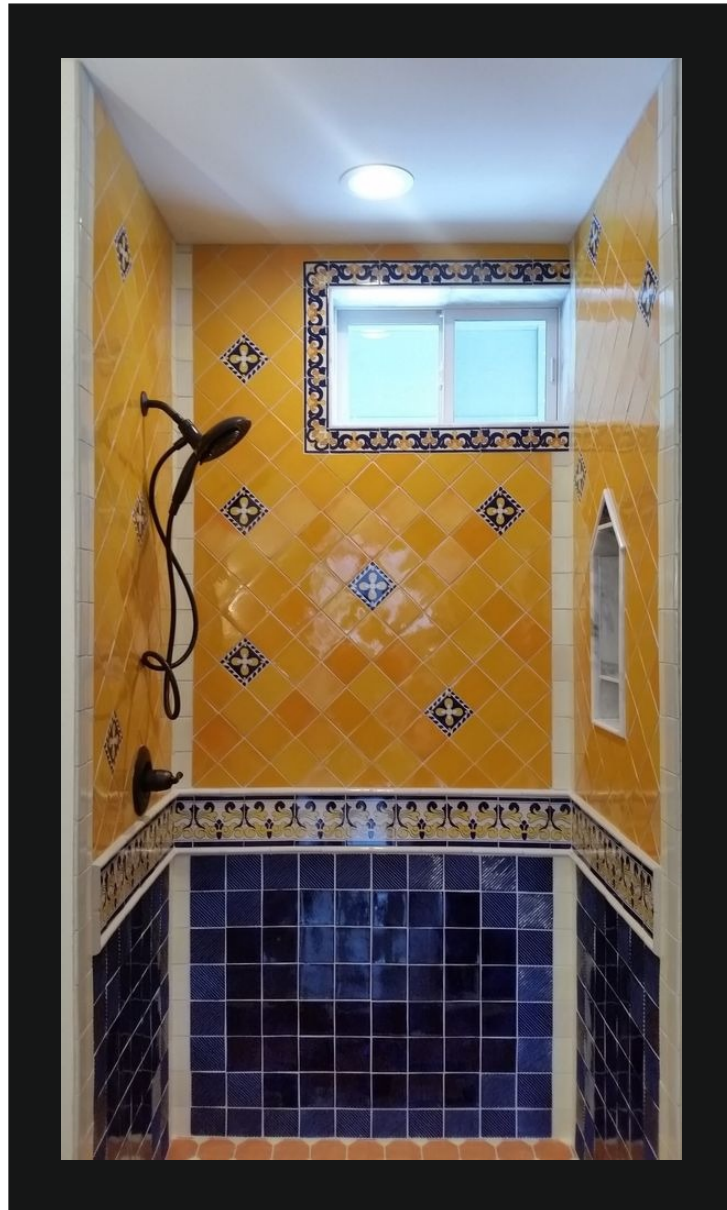

TRIANGLE TILE

A

B

C

MPPL 28

With the geometric tile trend in full swing, our triangles offer a fresh take. This geometric shape is eye-catching in a single color or a blend.

A unique backdrop can be created perfectly with these triangular pattern tiles for your bath, kitchen, and more! Their colorful, trendy, and perfectly eclectic style makes for some seriously gorgeous spaces. Wrap your kitchen, fireplace, or bathroom with this blend to add the final touch of comfort. Although we adore this bold and retro blend, the Loam Art team wants to offer this cool pattern with the colorful blend. Changing up the colors of triangle tiles in an installation allows you to create a distinctive geometric pattern.

LOAM ART

Actual Boards

Actual Boards

SHADE CARD

Product Features

- | | |
|-------------------|--------------------|
| Handmade | Stain Resistant |
| High Strength | Chemical Resistant |
| eco-friendly | Low Maintenance |
| Scratch Resistant | Easy Cleaning |