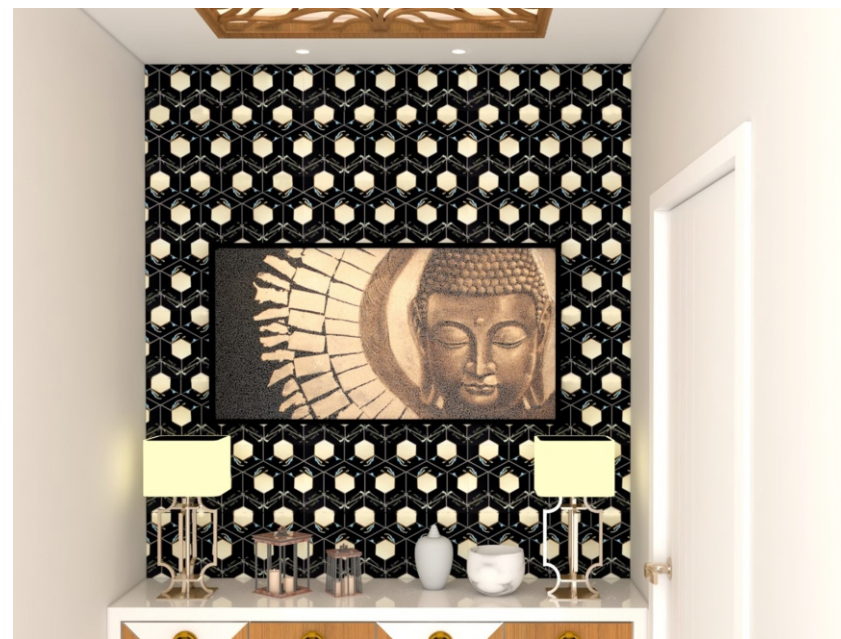

Subway Tiles have wild popularity, speciality of this collection is that these tiles are timeless and works in interiors and exteriors of all types. Loam Art team wants to admit that this collection will let you catch a glimpse of decency on your walls. They offer you a glossy, glazed finish with stain-resistant, easy to clean, and reflect light. They quickly earned a reputation for being utilitarian and sanitary, and become the wall covering of choice elsewhere, from baths and kitchens to restaurants. These same characteristics make them a practical choice for modern kitchens, bathrooms, cafes, or preferred at many more places. They aren't always rectangular, can be square too. These tiles are a thin, low-fired, and glazed handmade collection.

TRIANGLE TILE

A

B

C

MPPL 28

With the geometric tile trend in full swing, our triangles offer a fresh take. This geometric shape is eye-catching in a single color or a blend.

A unique backdrop can be created perfectly with these triangular pattern tiles for your bath, kitchen, and more! Their colorful, trendy, and perfectly eclectic style makes for some seriously gorgeous spaces. Wrap your kitchen, fireplace, or bathroom with this blend to add the final touch of comfort. Although we adore this bold and retro blend, the Loam Art team wants to offer this cool pattern with the colorful blend. Changing up the colors of triangle tiles in an installation allows you to create a distinctive geometric pattern.