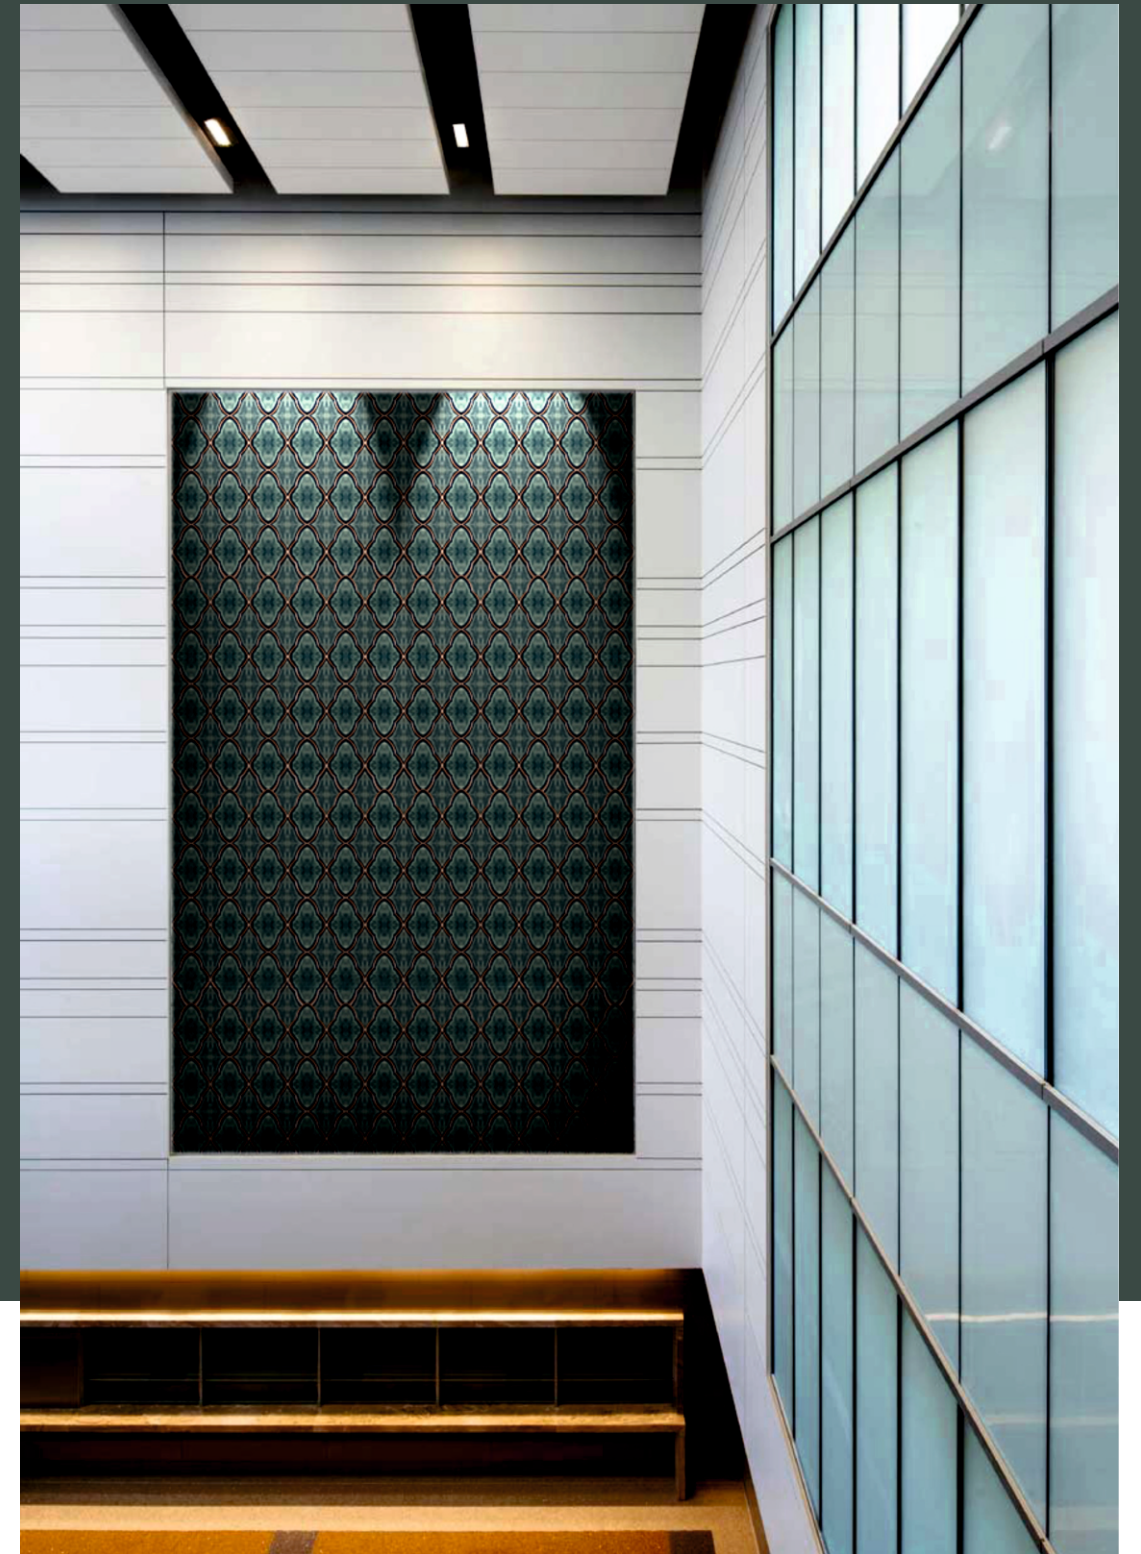

Vivid colors of quadrilateral design tiles have ethnic shape gives subtle look to spaces. Wherever used it adds a definite shine and luster to the whole environment. The durable, versatile, sturdy, and gorgeous collection by Loam Art is a perfect blend of everything one could ask for as far as tiles are concerned.

These look beautiful and simple when placed on walls. The color contrast of the tiles offers a wonderful view and even provides overall luster to the room. The finishing along with the perfect color combination it has will give a subtle yet unique look to the whole environment of the living room.