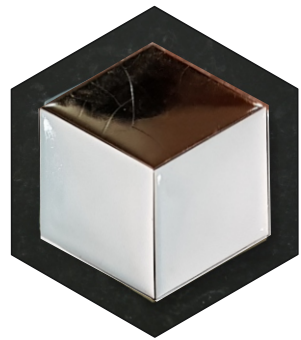

As our tiles are handmade in small quantity it is a variation in shape, color, size, and texture that make our offerings unique. With the production procedure and each glaze recipe we

Product Line

- 1 **Diamond Tile**
- 2 **Fish Scale Tile**
- 3 **Hexagon Tile**
- 4 **Human Scale Tile**
- 5 **L-Shaped Tile**
- 6 **Lantern Tile**
- 7 **Long Hexagon Tile**
- 8 **Petal Shaped Tile**
- 9 **Marquise Shaped Tile**
- 10 **Quadrilateral Design Tile**
- 11 **Square Tile**
- 12 **Subway Tile**
- 13 **Triangle Tile**

DIAMOND TILE

A

B

C

D

85mm

145mm

MPPL 04

FISH SCALE TILE

MPPL 13

Handcrafted variations are provided by the Loam Art team in form of Fish Flab Blaze Tile with the touch of all indo-western look. Popularly these kinds of tiles are also known as sea tile, fish tile, mermaid tile, wave tile, scallop tile, ogee tile, and many more names.