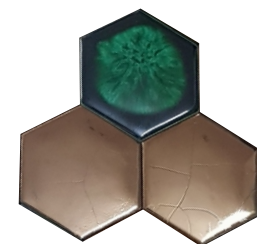

FISH SCALE TILE

MPPL 13

Handcrafted variations are provided by the Loam Art team in form of Fish Flab Blaze Tile with the touch of all indo-western look. Popularly these kinds of tiles are also known as sea tile, fish tile, mermaid tile, wave tile, scallop tile, ogee tile, and many more names.

If you are looking to add extra color to your place you might love to have fish scale tile for your place.

Fish scale tile by Loam Art reproduces the extraordinarily elegant details that are bigger than your dreams. When constructing and designing a space, a lot of attention is given to ensuring every choice of these products is observed to be everyone's favorite and is the signature shape of Loam Art.

HEXAGON TILE

MPPL 18

If you are looking for a contemporary, modern, and stylish feel to your kitchen or bathroom, or bedroom space, hexagon tiles are just right for you. A wide variety of color combinations are available under this category of tiles by Loam Art. Hexagon tile collection by artisans of Loam Art. provides your spaces are different from ordinary.