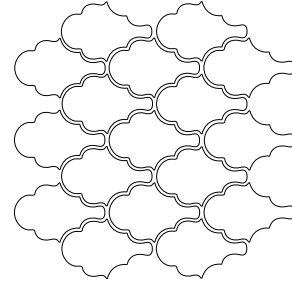

HUMAN SCALE Tile

A

B

95 mm

147 mm

MPPL 08

Soft in appearance and smooth to touch, this is one of the most sought-after tile choices for the kitchen, bathrooms, and bedroom space. Different from the ordinary collection, these tiles provide a distinctive appearance to walls. Smoothing color combination of beige and brown increases the beauty of wooden work in the bedrooms, drawing rooms, and other areas of furniture or dark color decors. The crisp finish adds by the unique shape of the tiles enhances the neatness of the living spaces. We the Loam Art team working with this design to provide versatility to the customer's oasis. The delight of the look has been increased with the subtleness of the delicate craftsmanship it has.

The boredom of the eyes decreases with the contrasting shades of the tiles and hence provides a contemporary yet simple and refined touch to the spaces. They are suitable for every wall you want they will just simply increase the beauty.