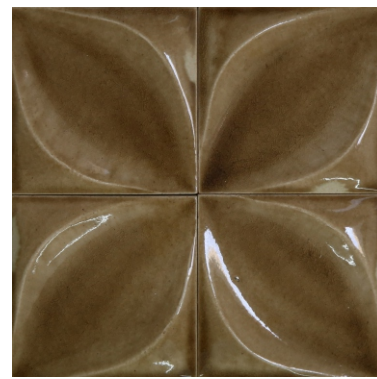

QUADRILATERAL DESIGN TILE

MPPL 07

Vivid colors of quadrilateral design tiles have ethnic shape gives subtle look to spaces. Wherever used it adds a definite shine and luster to the whole environment. The durable, versatile, sturdy, and gorgeous collection by Loam Art is a perfect blend of everything one could ask for as far as tiles are concerned.

These look beautiful and simple when placed on walls. The color contrast of the tiles offers a wonderful view and even provides overall luster to the room. The finishing along with the perfect color combination it has will give a subtle yet unique look to the whole environment of the living room.

SQUARE TILE

A

B

MPPL 19A

A perfect treat for those who want to add that extra color in their spaces with this collection. Perfect shadings of these Square tiles adds to that extra effect. The square shape adds to the crisp finishing of the décor and enhances the creativity of the personal oasis. These tiles have the feature of durability and stain resistance. This collection by the Loam Art team has been made with delicate craftsmanship. Shades offered in this collection by the Loam Art are bliss when it comes to decorating your homes or offices with intricate and unique designs. These shapes are commonly preferred to provide an elegant look to any space.