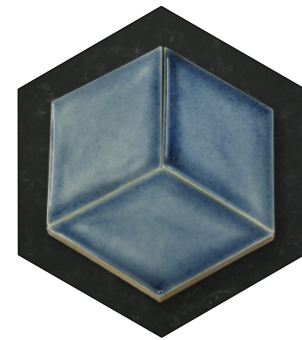

DIAMOND TILE

A

B

C

D

85mm

145mm

MPPL 04

FISH SCALE TILE

MPPL 13

Handcrafted variations are provided by the Loam Art team in form of Fish Flab Blaze Tile with the touch of all indo-western look. Popularly these kinds of tiles are also known as sea tile, fish tile, mermaid tile, wave tile, scallop tile, ogee tile, and many more names.