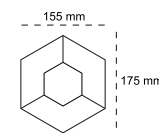

HEXAGON TILE

MPPL 18