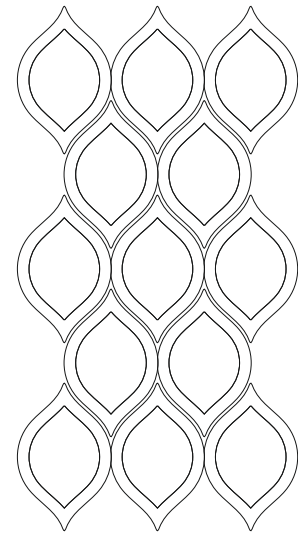

MARQUISE SHAPED TILE

A