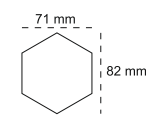

HEXAGON TILE

MPPL 18