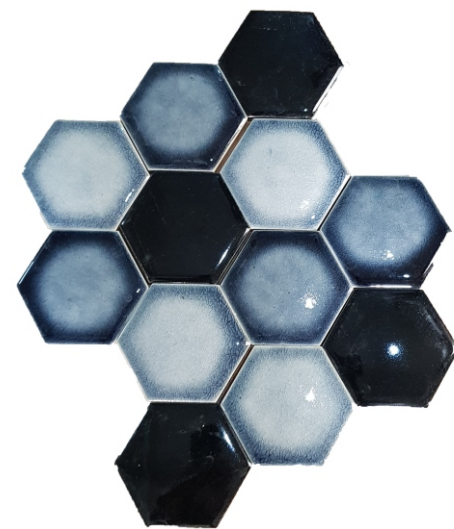

HEXAGON TILE

MPPL 18