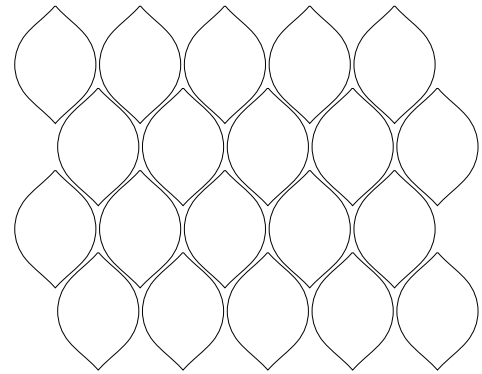

PETAL SHAPED TILE

A