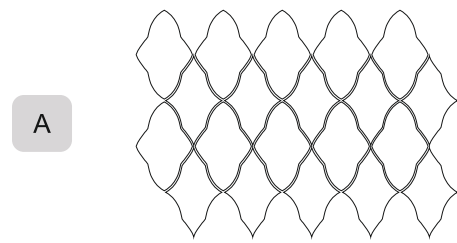

PETAL SHAPED TILE

A

B

102.5mm

162.5mm

MPPL 24

Naturally charismatic premium quality petal-shaped tiles with smooth edges by Loam Art. The beautifully proportioned. The beautifully proportioned pointed ellipses are ideal for making a variety of shapes and forms that requires flowing lines and curves found in nature. A perfectly charming collection of petal or leaf-shaped, high-fired handcrafted pieces. Loam Art's objective with this design is to provide a look that is inspired by nature. The flower pattern even makes it more interesting and youthful.

MARQUISE SHAPED TILE

A

B

MPPL 23

Spots of entrance walls, drawing rooms, or any other places where marvel and splendor are necessary to be added. It's not just about the redefined beauty but also the durability and shine these tiles provide. The unique pattern increases the charm of the room and the glazed blue color it has, even enhances the vitality and youthfulness of the living space. The amazing marquise fesura copper color tiles along with a touch of contrasting blue make it a perfect blend of combination and therefore it provides another benefit by decreasing the boredom of the eyes. The limited blue touch, along with copper having that dark blue border, creates an awful atmosphere in the different spaces whether walls of the workplace to walls of homes. These tiles are perfect for customers looking for bold colors and heavy designs in their oasis.

QUADRILATERAL DESIGN TILE

MPPL 07

Vivid colors of quadrilateral design tiles have ethnic shape gives subtle look to spaces. Wherever used it adds a definite shine and luster to the whole environment. The durable, versatile, sturdy, and gorgeous collection by Loam Art is a perfect blend of everything one could ask for as far as tiles are concerned.