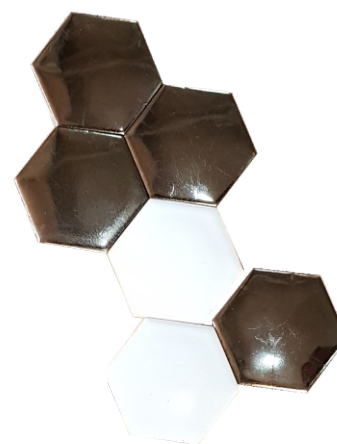

If you are looking for a contemporary, modern, and stylish feel to your kitchen or bathroom, or bedroom space, hexagon tiles are just right for you. A wide variety of color combinations are available under this category of tiles by Loam Art. Hexagon tile collection by artisans of Loam Art. provides your spaces are different from ordinary.

Being ordinary is no longer preferred by customer choices as we look towards the choices of our customers they always prefer different and innovative look for their space, their search ends here with different shape of tiles from those ordinary shapes. Handcrafted hexagon tiles highlight the wall with geometric bliss. Usually known as honeycomb due to their shape six-sided look.

The vintage and retro label is provided to space with these hexagon tiles collections. We offer our hexagon tiles with several color combinations which are a variety of bright, beautiful colors. These collections are patiently prepared with love by the artisans.