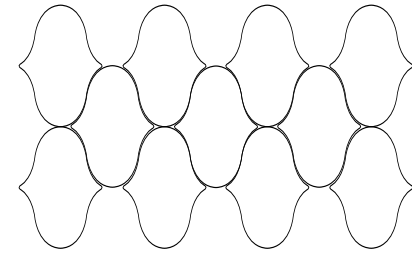

L-SHAPED TILE

MPPL 10

Geometrical patterns or plain application of L-shaped tiles come across a magnificent collection that shall keep you hooked. After installation, your living space will turn out to be the best in your home or workplace with its mesmerizing colors and looks. These tiles are preferred for creating a free flow to any creativity. State of the art has been used by the Loam Art team in L-Shaped Tiles offered at the best prices with the highest quality. Loam Art team's provided the best finishing with these handmade L-shaped tiles that are always useful along with neatness and durability. This collection is perfect for bathrooms, entrances of hospitality workplaces, cafes, restaurants, and terraces. The redefined handcrafted shape, along with the splendid color contrast best suitable for puja rooms also with other living shapes. They are full of graceful color schemes and elegant designs, each tile is a masterpiece on its own.

LANTERN TILE

A

B

MPPL 12

A MARVELOUS HISTORY

A marvelous history is existed by this collection of Loam Art for ages. These tiles are preferred for adding borders to your walls or can be preferred for the washbasin to add extra shine to the mirror. This will add luster to the whole space and along with this, it also provides durability to the walls. These tiles are cherry on the cake, as a classy touch with these tiles is enhanced with these handcrafted tiles.

LONG HEXAGON TILE

MPPL 27A

MAKE A FASHION STATEMENT WITH LONG HEXAGON TILES

We are offering this exclusive range of long hexagon tiles. These tiles have proved to be ideal for exterior walls as well as interiors. These are the most comprehensive and competitive rates tile collection by Loam Art. From our long hexagon collection home to restaurants to malls can add up to bright and cheerful vibes. This collection is trendy because it provides a new again look.