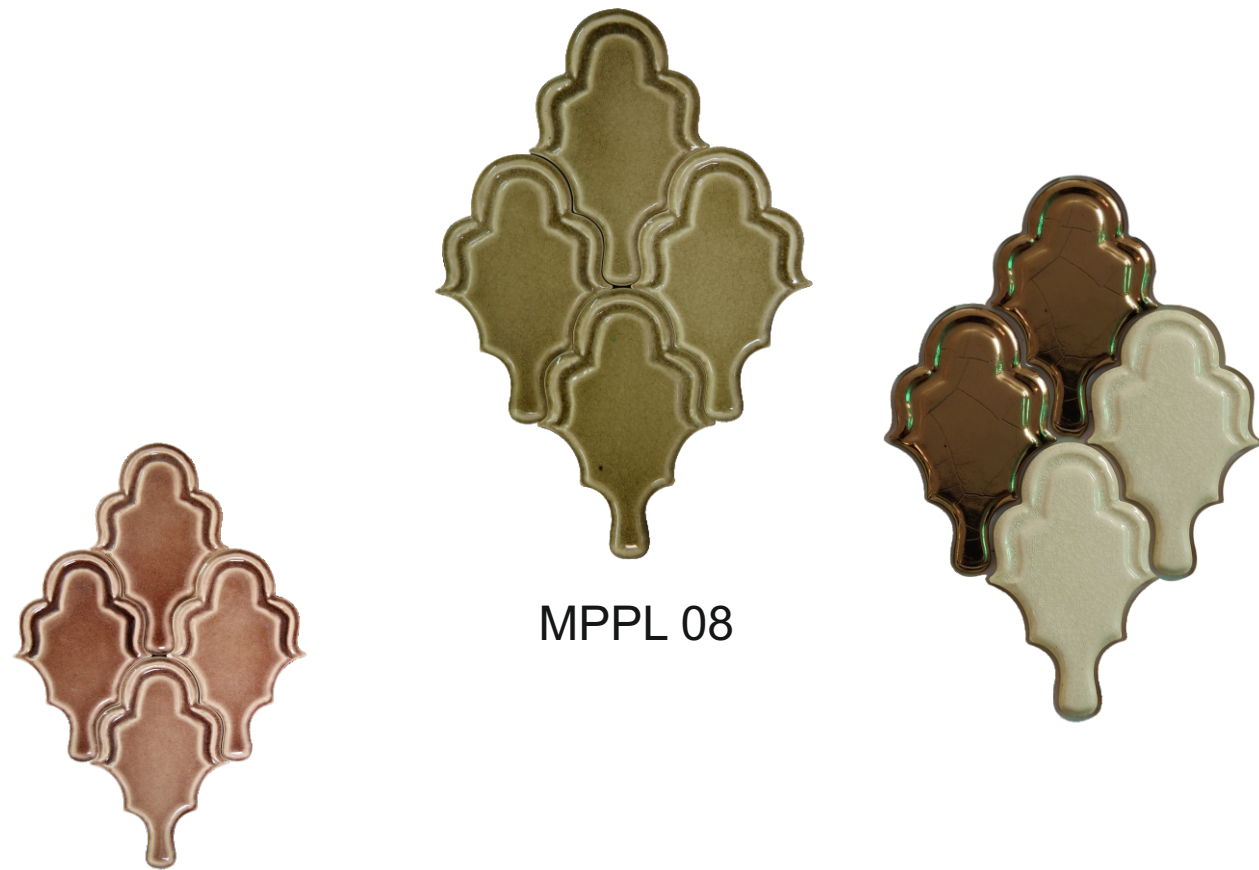

HUMAN SCALE Tile

A

B

95 mm

147 mm

MPPL 08

Soft in appearance and smooth to touch, this is one of the most sought-after tile choices for the kitchen, bathrooms, and bedroom space. Different from the ordinary collection, these tiles provide a distinctive appearance to walls. Smoothing color combination of beige and brown increases the beauty of wooden work in the bedrooms, drawing rooms, and other areas of furniture or dark color decors. The crisp finish adds by the unique shape of the tiles enhances the neatness of the living spaces. We the Loam Art team working with this design to provide versatility to the customer's oasis. The delight of the look has been increased with the subtleness of the delicate craftsmanship it has.

L-SHAPED TILE

MPPL 10

Geometrical patterns or plain application of L-shaped tiles come across a magnificent collection that shall keep you hooked. After installation, your living space will turn out to be the best in your home or workplace with its mesmerizing colors and looks. These tiles are preferred for creating a free flow to any creativity. State of the art has been used by the Loam Art team in L-Shaped Tiles offered at the best prices with the highest quality. Loam Art team's provided the best finishing with these handmade L-shaped tiles that are always useful along with neatness and durability. This collection is perfect for bathrooms, entrances of hospitality workplaces, cafes, restaurants, and terraces. The redefined handcrafted shape, along with the splendid color contrast best suitable for puja rooms also with other living shapes. They are full of graceful color schemes and elegant designs, each tile is a masterpiece on its own.