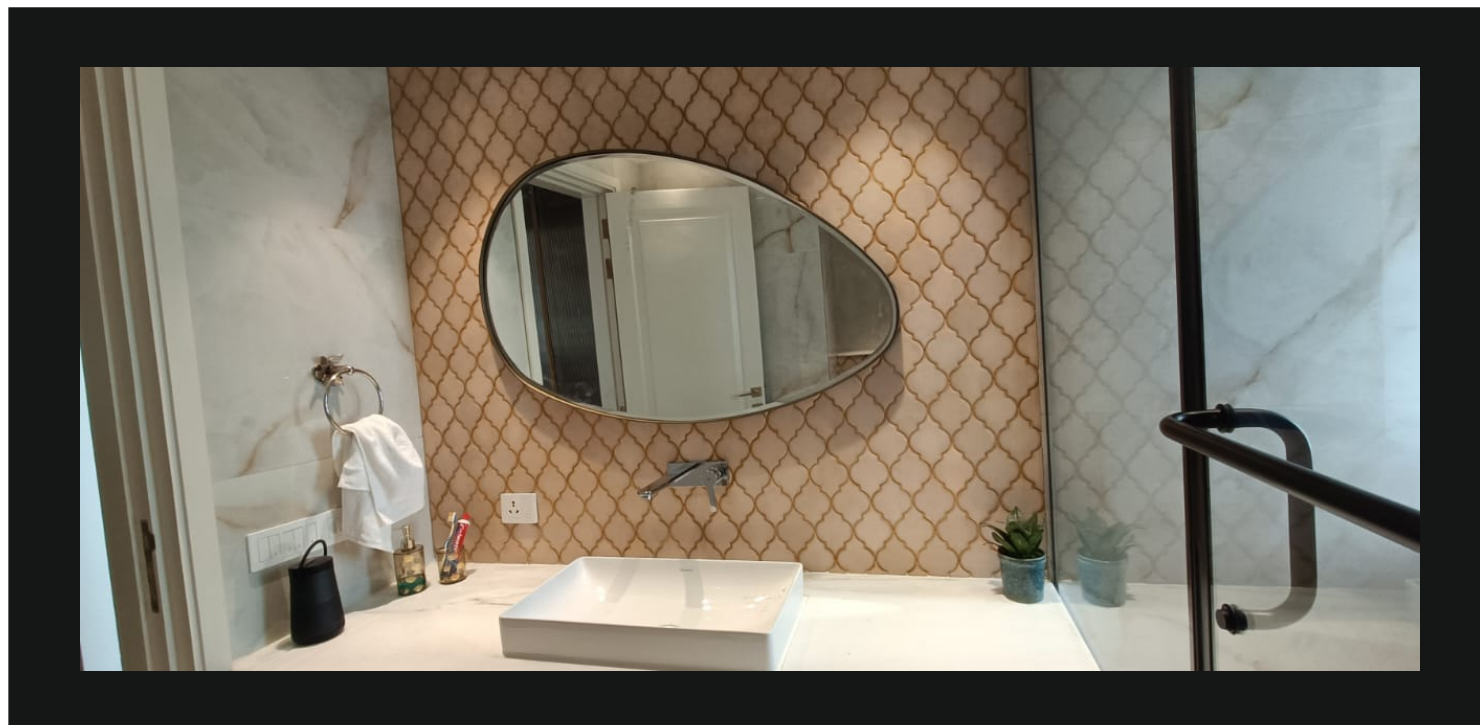

Product Features

Handmade	Stain Resistant
High Strength	Chemical Resistant
eco-friendly	Low Maintenance
Scratch Resistant	Easy Cleaning

Application Area

- Indoor Interior Use
- Outdoor Exterior Use
- Wall & Décor
- Swimming Pool
- Corporate & Commercial Spaces

Introducing a color or two into your scheme is like adding seasoning to a recipe— you can be as subtle or as bold as you like Loam Art