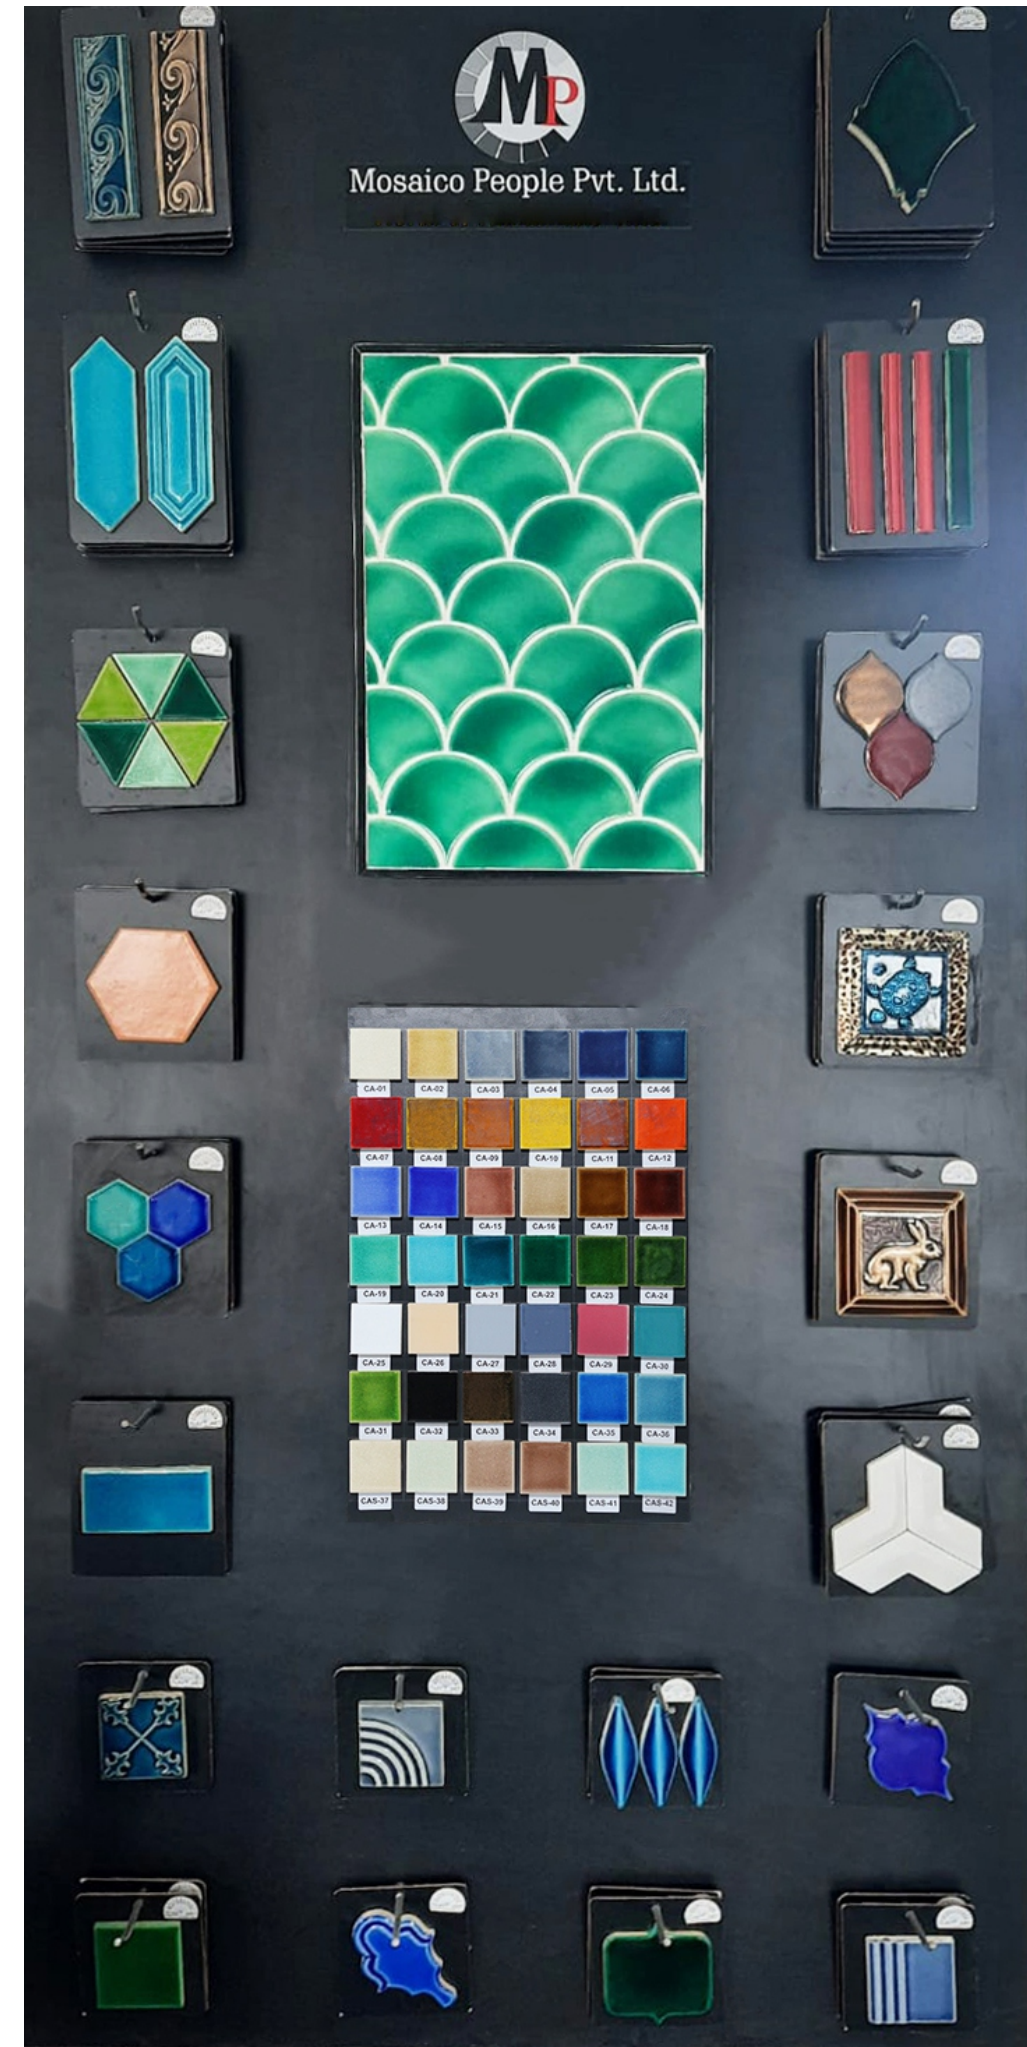

TRIANGLE TILE

A

B

C

MPPL 28

With the geometric tile trend in full swing, our triangles offer a fresh take. This geometric shape is eye-catching in a single color or a blend.

A unique backdrop can be created perfectly with these triangular pattern tiles for your bath, kitchen, and more! Their colorful, trendy, and perfectly eclectic style makes for some seriously gorgeous spaces. Wrap your kitchen, fireplace, or bathroom with this blend to add the final touch of comfort. Although we adore this bold and retro blend, the Loam Art team wants to offer this cool pattern with the colorful blend. Changing up the colors of triangle tiles in an installation allows you to create a distinctive geometric pattern.

LOAM ART

Actual Boards

Actual Boards

SHADE CARD

Product Features

- | | |
|-------------------|--------------------|
| Handmade | Stain Resistant |
| High Strength | Chemical Resistant |
| eco-friendly | Low Maintenance |
| Scratch Resistant | Easy Cleaning |