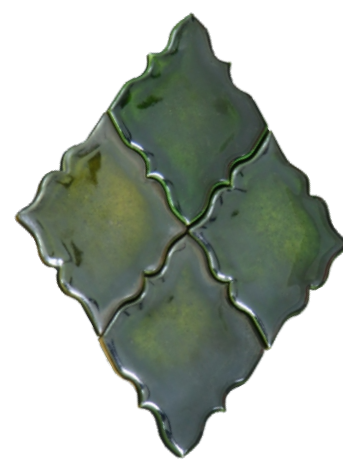

PETAL SHAPED TILE

A

B

102.5mm

162.5mm

MPPL 24

Naturally charismatic premium quality petal-shaped tiles with smooth edges by Loam Art. The beautifully proportioned. The beautifully proportioned pointed ellipses are ideal for making a variety of shapes and forms that requires flowing lines and curves found in nature. A perfectly charming collection of petal or leaf-shaped, high-fired handcrafted pieces. Loam Art's objective with this design is to provide a look that is inspired by nature. The flower pattern even makes it more interesting and youthful.

MARQUISE SHAPED TILE

A

B

MPPL 23

Spots of entrance walls, drawing rooms, or any other places where marvel and splendor are necessary to be added. It's not just about the redefined beauty but also the durability and shine these tiles provide. The unique pattern increases the charm of the room and the glazed blue color it has, even enhances the vitality and youthfulness of the living space. The amazing marquise fesura copper color tiles along with a touch of contrasting blue make it a perfect blend of combination and therefore it provides another benefit by decreasing the boredom of the eyes. The limited blue touch, along with copper having that dark blue border, creates an awful atmosphere in the different spaces whether walls of the workplace to walls of homes. These tiles are perfect for customers looking for bold colors and heavy designs in their oasis.

QUADRILATERAL DESIGN TILE

MPPL 07

Vivid colors of quadrilateral design tiles have ethnic shape gives subtle look to spaces. Wherever used it adds a definite shine and luster to the whole environment. The durable, versatile, sturdy, and gorgeous collection by Loam Art is a perfect blend of everything one could ask for as far as tiles are concerned.