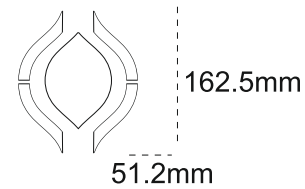

MARQUISE SHAPED TILE

A

B

MPPL 23

Spots of entrance walls, drawing rooms, or any other places where marvel and splendor are necessary to be added. It's not just about the redefined beauty but also the durability and shine these tiles provide. The unique pattern increases the charm of the room and the glazed blue color it has, even enhances the vitality and youthfulness of the living space. The amazing marquise fesura copper color tiles along with a touch of contrasting blue make it a perfect blend of combination and therefore it provides another benefit by decreasing the boredom of the eyes. The limited blue touch, along with copper having that dark blue border, creates an awful atmosphere in the different spaces whether walls of the workplace to walls of homes. These tiles are perfect for customers looking for bold colors and heavy designs in their oasis.