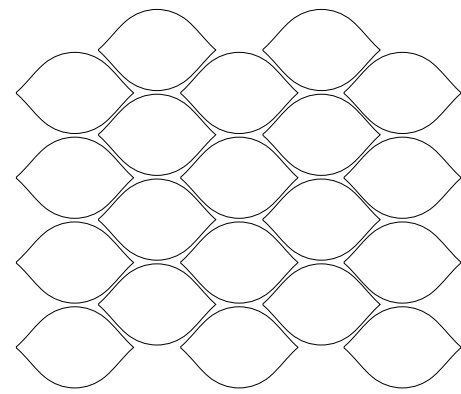

LONG HEXAGON TILE

MPPL 27A

MAKE A FASHION STATEMENT WITH LONG HEXAGON TILES

We are offering this exclusive range of long hexagon tiles. These tiles have proved to be ideal for exterior walls as well as interiors. These are the most comprehensive and competitive rates tile collection by Loam Art. From our long hexagon collection home to restaurants to malls can add up to bright and cheerful vibes. This collection is trendy because it provides a new again look.

It has a unique shape but is simple and elegant enough to blend into a design. To dip your toe into a trendy look, go with color coordinating tiles or mix and match different color combinations.

But Loam Art wants to warn you- it might be hard to stop there. These tiles will make you fall for them every time you look at them.

PETAL SHAPED TILE

A

B

102.5mm

162.5mm

MPPL 24

Naturally charismatic premium quality petal-shaped tiles with smooth edges by Loam Art. The beautifully proportioned. The beautifully proportioned pointed ellipses are ideal for making a variety of shapes and forms that requires flowing lines and curves found in nature. A perfectly charming collection of petal or leaf-shaped, high-fired handcrafted pieces. Loam Art's objective with this design is to provide a look that is inspired by nature. The flower pattern even makes it more interesting and youthful.