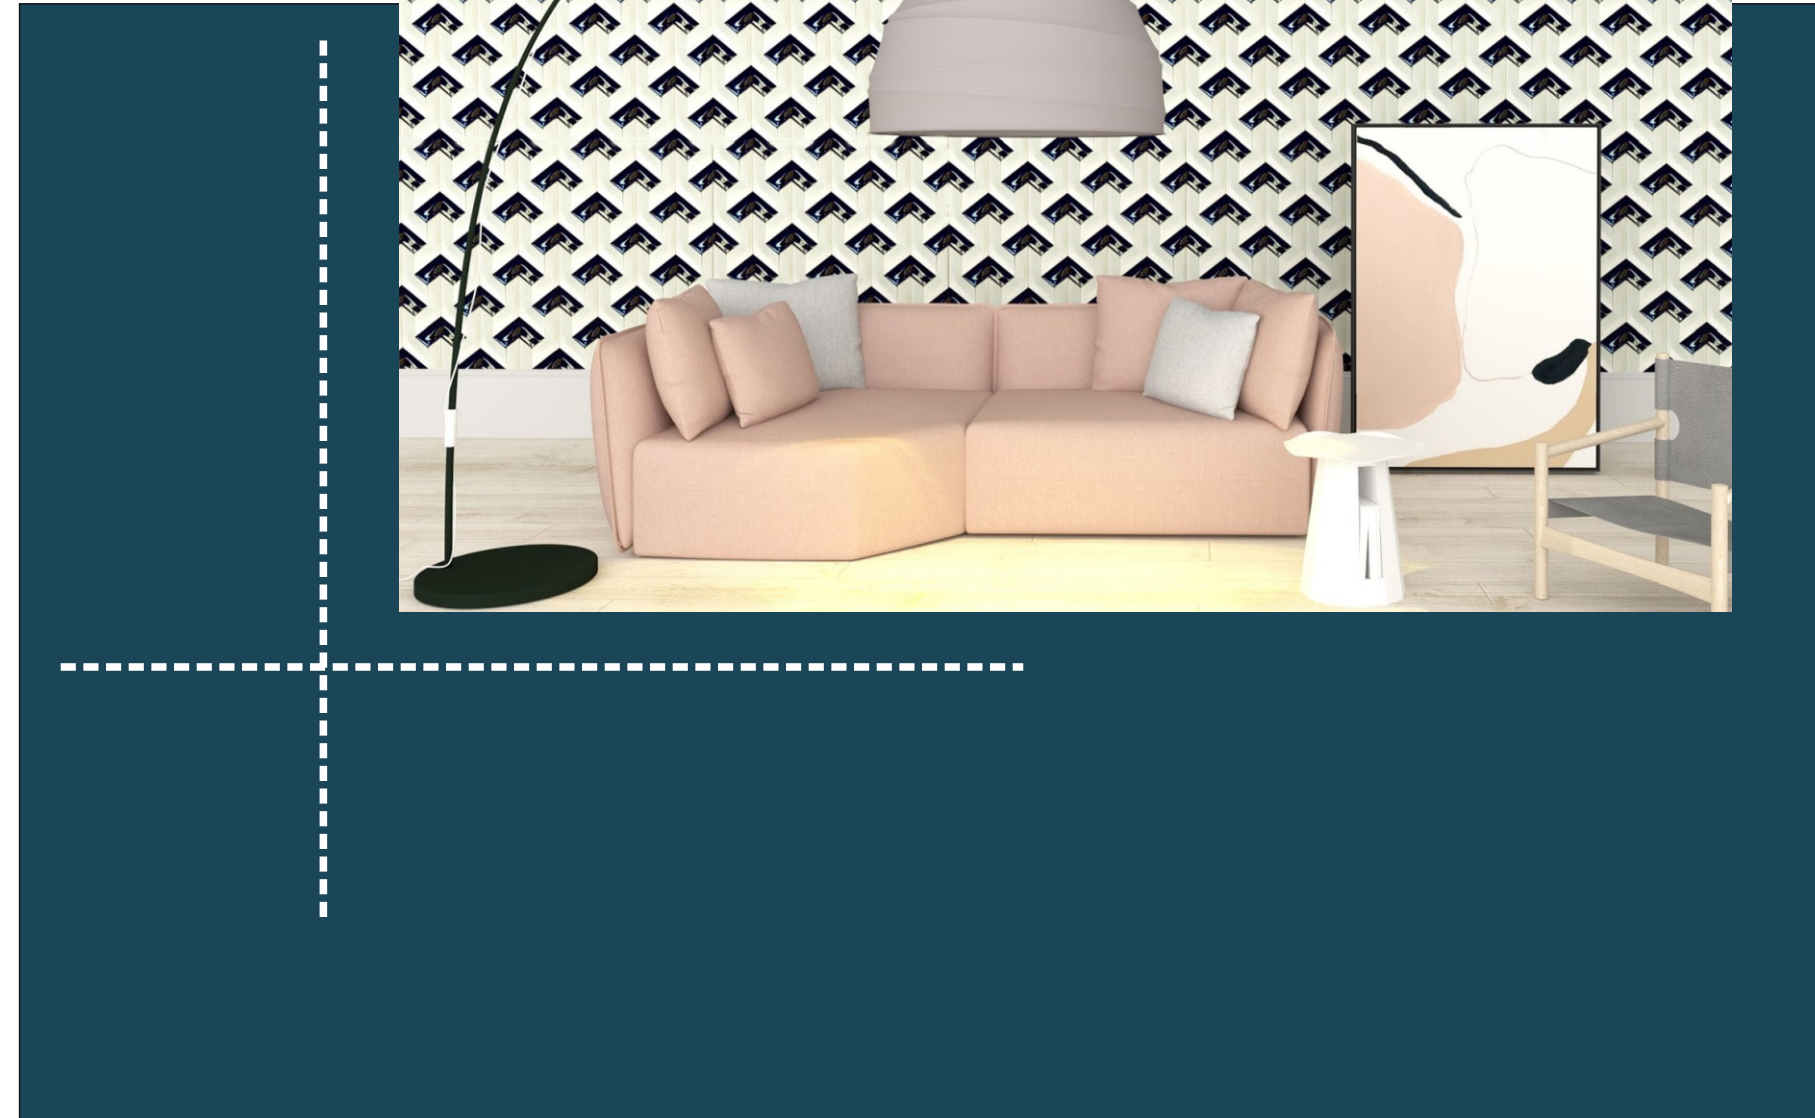

L-SHAPED TILE

MPPL 10

Geometrical patterns or plain application of L-shaped tiles come across a magnificent collection that shall keep you hooked. After installation, your living space will turn out to be the best in your home or workplace with its mesmerizing colors and looks. These tiles are preferred for creating a free flow to any creativity. State of the art has been used by the Loam Art team in L-Shaped Tiles offered at the best prices with the highest quality. Loam Art team's provided the best finishing with these handmade L-shaped tiles that are always useful along with neatness and durability. This collection is perfect for bathrooms, entrances of hospitality workplaces, cafes, restaurants, and terraces. The redefined handcrafted shape, along with the splendid color contrast best suitable for puja rooms also with other living shapes. They are full of graceful color schemes and elegant designs, each tile is a masterpiece on its own.