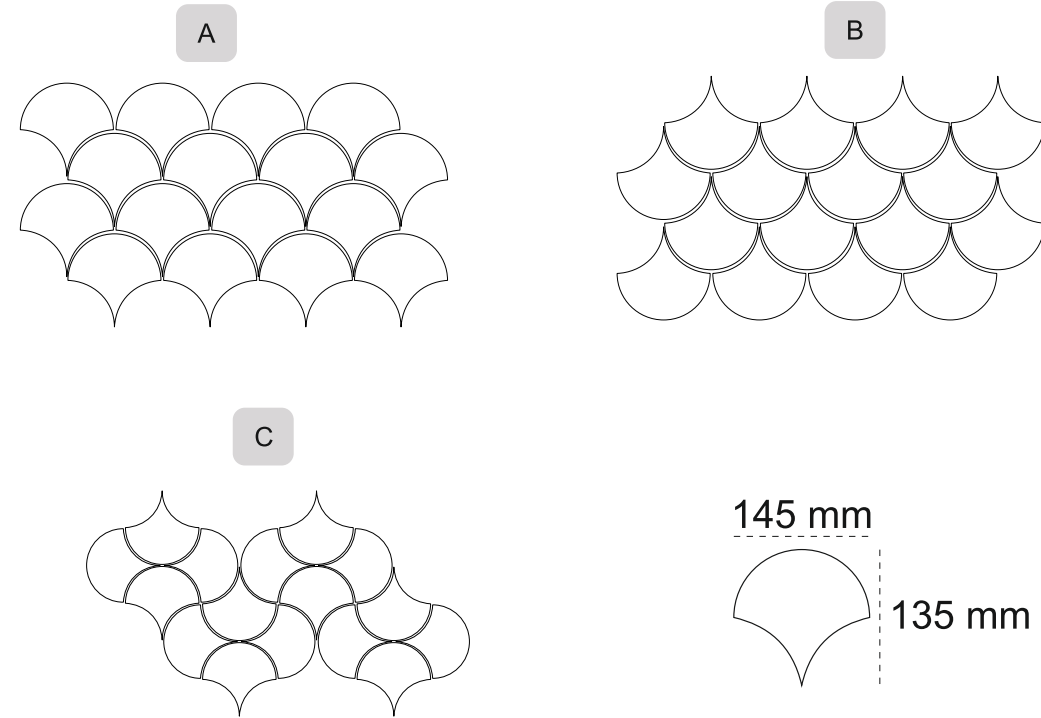

FISH SCALE TILE

MPPL 13