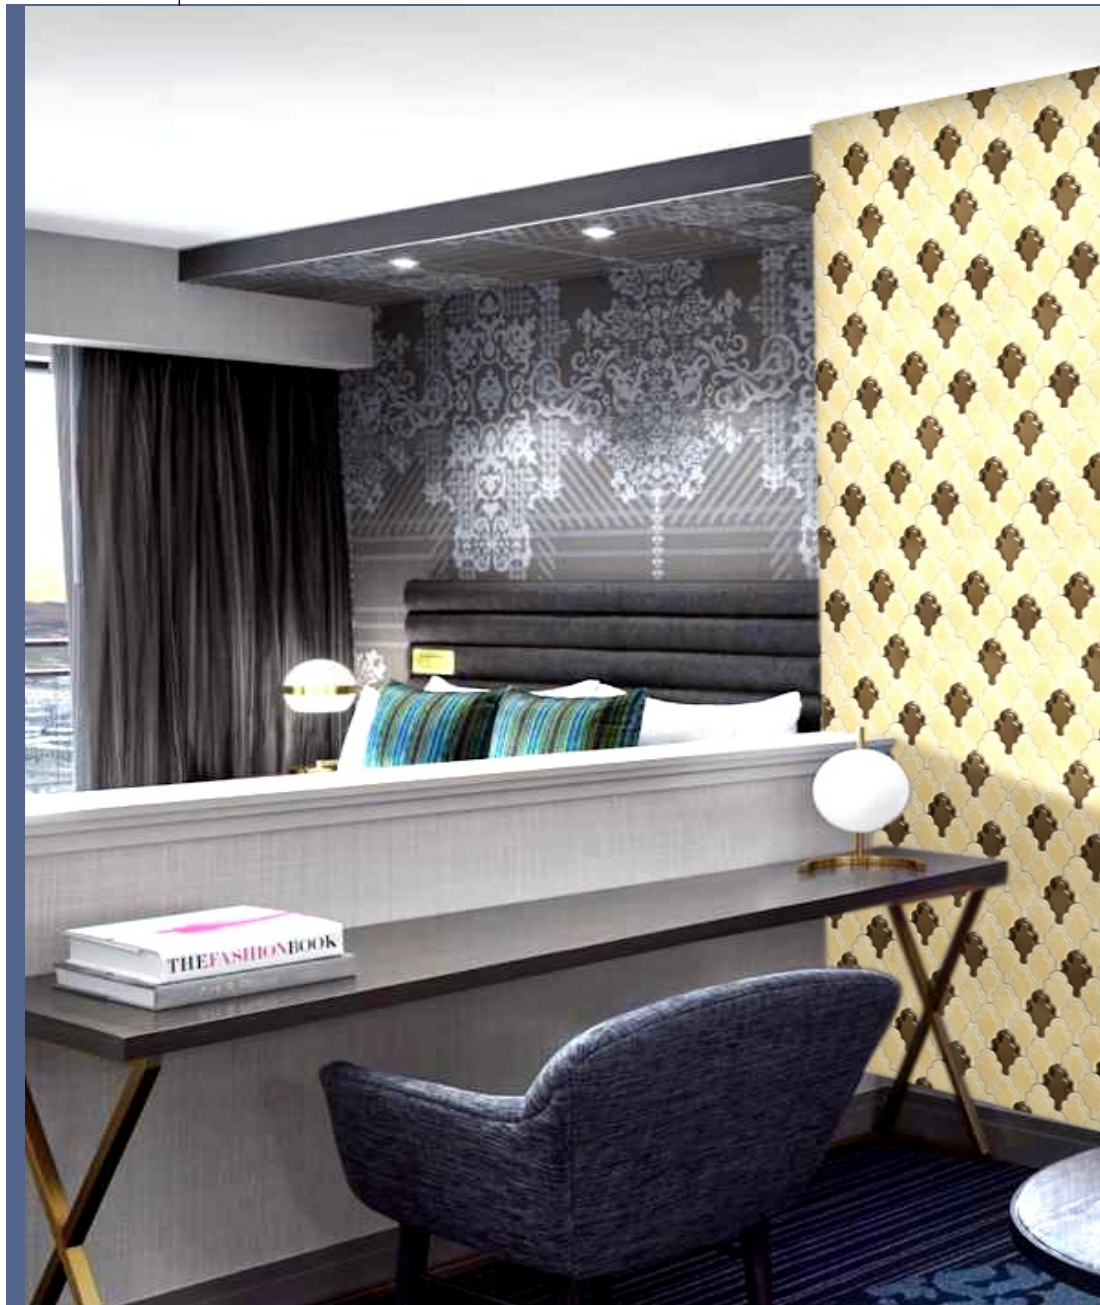

HUMAN SCALE Tile

A

B

95 mm

147 mm

MPPL 08

Soft in appearance and smooth to touch, this is one of the most sought-after tile choices for the kitchen, bathrooms, and bedroom space. Different from the ordinary collection, these tiles provide a distinctive appearance to walls. Smoothing color combination of beige and brown increases the beauty of wooden work in the bedrooms, drawing rooms, and other areas of furniture or dark color decors. The crisp finish adds by the unique shape of the tiles enhances the neatness of the living spaces. We the Loam Art team working with this design to provide versatility to the customer's oasis. The delight of the look has been increased with the subtleness of the delicate craftsmanship it has.