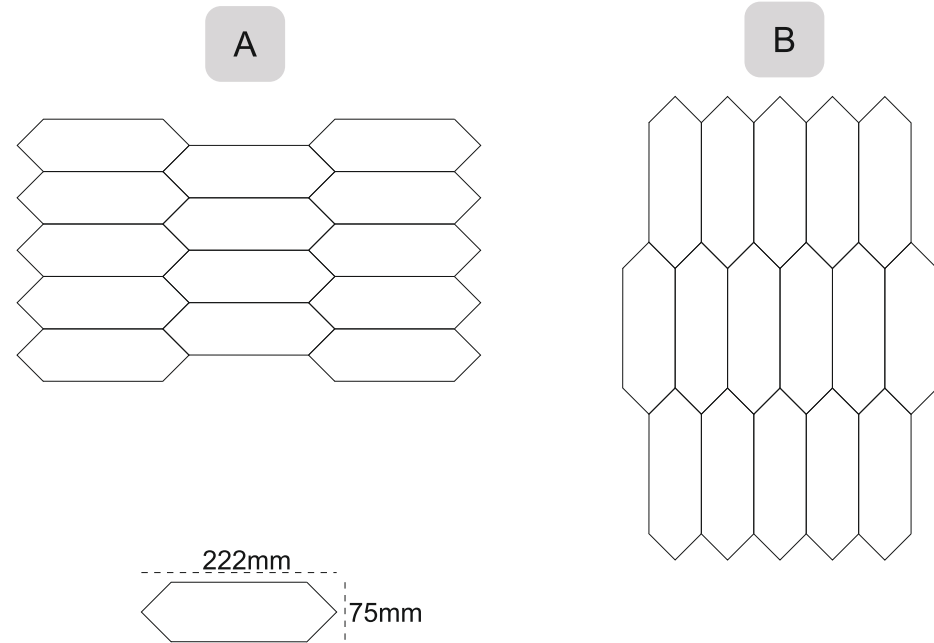

L-SHAPED TILE

MPPL 10

Geometrical patterns or plain application of L-shaped tiles come across a magnificent collection that shall keep you hooked. After installation, your living space will turn out to be the best in your home or workplace with its mesmerizing colors and looks. These tiles are preferred for creating a free flow to any creativity. State of the art has been used by the Loam Art team in L-Shaped Tiles offered at the best prices with the highest quality. Loam Art team's provided the best finishing with these handmade L-shaped tiles that are always useful along with neatness and durability. This collection is perfect for bathrooms, entrances of hospitality workplaces, cafes, restaurants, and terraces. The redefined handcrafted shape, along with the splendid color contrast best suitable for puja rooms also with other living shapes. They are full of graceful color schemes and elegant designs, each tile is a masterpiece on its own.

LANTERN TILE

A

B

MPPL 12

A MARVELOUS HISTORY

A marvelous history is existed by this collection of Loam Art for ages. These tiles are preferred for adding borders to your walls or can be preferred for the washbasin to add extra shine to the mirror. This will add luster to the whole space and along with this, it also provides durability to the walls. These tiles are cherry on the cake, as a classy touch with these tiles is enhanced with these handcrafted tiles.

LONG HEXAGON TILE

MPPL 27A

MAKE A FASHION STATEMENT WITH LONG HEXAGON TILES

We are offering this exclusive range of long hexagon tiles. These tiles have proved to be ideal for exterior walls as well as interiors. These are the most comprehensive and competitive rates tile collection by Loam Art. From our long hexagon collection home to restaurants to malls can add up to bright and cheerful vibes. This collection is trendy because it provides a new again look.