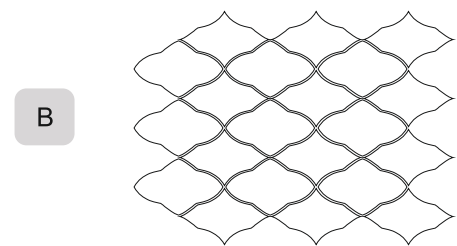

PETAL SHAPED TILE

A

B

102.5mm

162.5mm

MPPL 24

Naturally charismatic premium quality petal-shaped tiles with smooth edges by Loam Art. The beautifully proportioned. The beautifully proportioned pointed ellipses are ideal for making a variety of shapes and forms that requires flowing lines and curves found in nature. A perfectly charming collection of petal or leaf-shaped, high-fired handcrafted pieces. Loam Art's objective with this design is to provide a look that is inspired by nature. The flower pattern even makes it more interesting and youthful.

MARQUISE SHAPED TILE

A

B

MPPL 23

Spots of entrance walls, drawing rooms, or any other places where marvel and splendor are necessary to be added. It's not just about the redefined beauty but also the durability and shine these tiles provide. The unique pattern increases the charm of the room and the glazed blue color it has, even enhances the vitality and youthfulness of the living space. The amazing marquise fesura copper color tiles along with a touch of contrasting blue make it a perfect blend of combination and therefore it provides another benefit by decreasing the boredom of the eyes. The limited blue touch, along with copper having that dark blue border, creates an awful atmosphere in the different spaces whether walls of the workplace to walls of homes. These tiles are perfect for customers looking for bold colors and heavy designs in their oasis.

QUADRILATERAL DESIGN TILE

MPPL 07

Vivid colors of quadrilateral design tiles have ethnic shape gives subtle look to spaces. Wherever used it adds a definite shine and luster to the whole environment. The durable, versatile, sturdy, and gorgeous collection by Loam Art is a perfect blend of everything one could ask for as far as tiles are concerned.