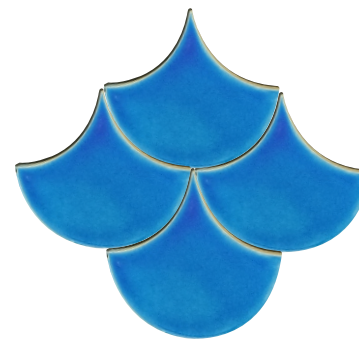

As our tiles are handmade in small quantity it is a variation in shape, color, size, and texture that make our offerings unique. With the production procedure and each glaze recipe we

Product Line

- 1 **Diamond Tile**
- 2 **Fish Scale Tile**
- 3 **Hexagon Tile**
- 4 **Human Scale Tile**
- 5 **L-Shaped Tile**
- 6 **Lantern Tile**
- 7 **Long Hexagon Tile**
- 8 **Petal Shaped Tile**
- 9 **Marquise Shaped Tile**
- 10 **Quadrilateral Design Tile**
- 11 **Square Tile**
- 12 **Subway Tile**
- 13 **Triangle Tile**

DIAMOND TILE

A

B

C

D

85mm

145mm

MPPL 04

FISH SCALE TILE

MPPL 13

Handcrafted variations are provided by the Loam Art team in form of Fish Flab Blaze Tile with the touch of all indo-western look. Popularly these kinds of tiles are also known as sea tile, fish tile, mermaid tile, wave tile, scallop tile, ogee tile, and many more names.