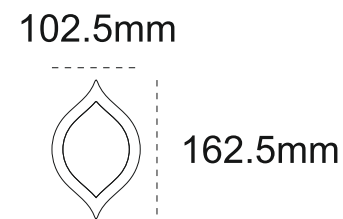

MARQUISE SHAPED TILE

A

B

MPPL 23

Spots of entrance walls, drawing rooms, or any other places where marvel and splendor are necessary to be added. It's not just about the redefined beauty but also the durability and shine these tiles provide. The unique pattern increases the charm of the room and the glazed blue color it has, even enhances the vitality and youthfulness of the living space. The amazing marquise fesura copper color tiles along with a touch of contrasting blue make it a perfect blend of combination and therefore it provides another benefit by decreasing the boredom of the eyes. The limited blue touch, along with copper having that dark blue border, creates an awful atmosphere in the different spaces whether walls of the workplace to walls of homes. These tiles are perfect for customers looking for bold colors and heavy designs in their oasis.