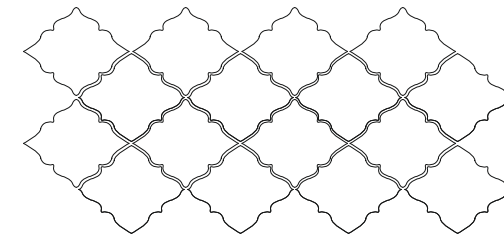

PETAL SHAPED TILE

A

B

102.5mm

162.5mm

MPPL 24

Naturally charismatic premium quality petal-shaped tiles with smooth edges by Loam Art. The beautifully proportioned. The beautifully proportioned pointed ellipses are ideal for making a variety of shapes and forms that requires flowing lines and curves found in nature. A perfectly charming collection of petal or leaf-shaped, high-fired handcrafted pieces. Loam Art's objective with this design is to provide a look that is inspired by nature. The flower pattern even makes it more interesting and youthful.

MARQUISE SHAPED TILE

A

B

MPPL 23

Spots of entrance walls, drawing rooms, or any other places where marvel and splendor are necessary to be added. It's not just about the redefined beauty but also the durability and shine these tiles provide. The unique pattern increases the charm of the room and the glazed blue color it has, even enhances the vitality and youthfulness of the living space. The amazing marquise fesura copper color tiles along with a touch of contrasting blue make it a perfect blend of combination and therefore it provides another benefit by decreasing the boredom of the eyes. The limited blue touch, along with copper having that dark blue border, creates an awful atmosphere in the different spaces whether walls of the workplace to walls of homes. These tiles are perfect for customers looking for bold colors and heavy designs in their oasis.

QUADRILATERAL DESIGN TILE

MPPL 07

Vivid colors of quadrilateral design tiles have ethnic shape gives subtle look to spaces. Wherever used it adds a definite shine and luster to the whole environment. The durable, versatile, sturdy, and gorgeous collection by Loam Art is a perfect blend of everything one could ask for as far as tiles are concerned.