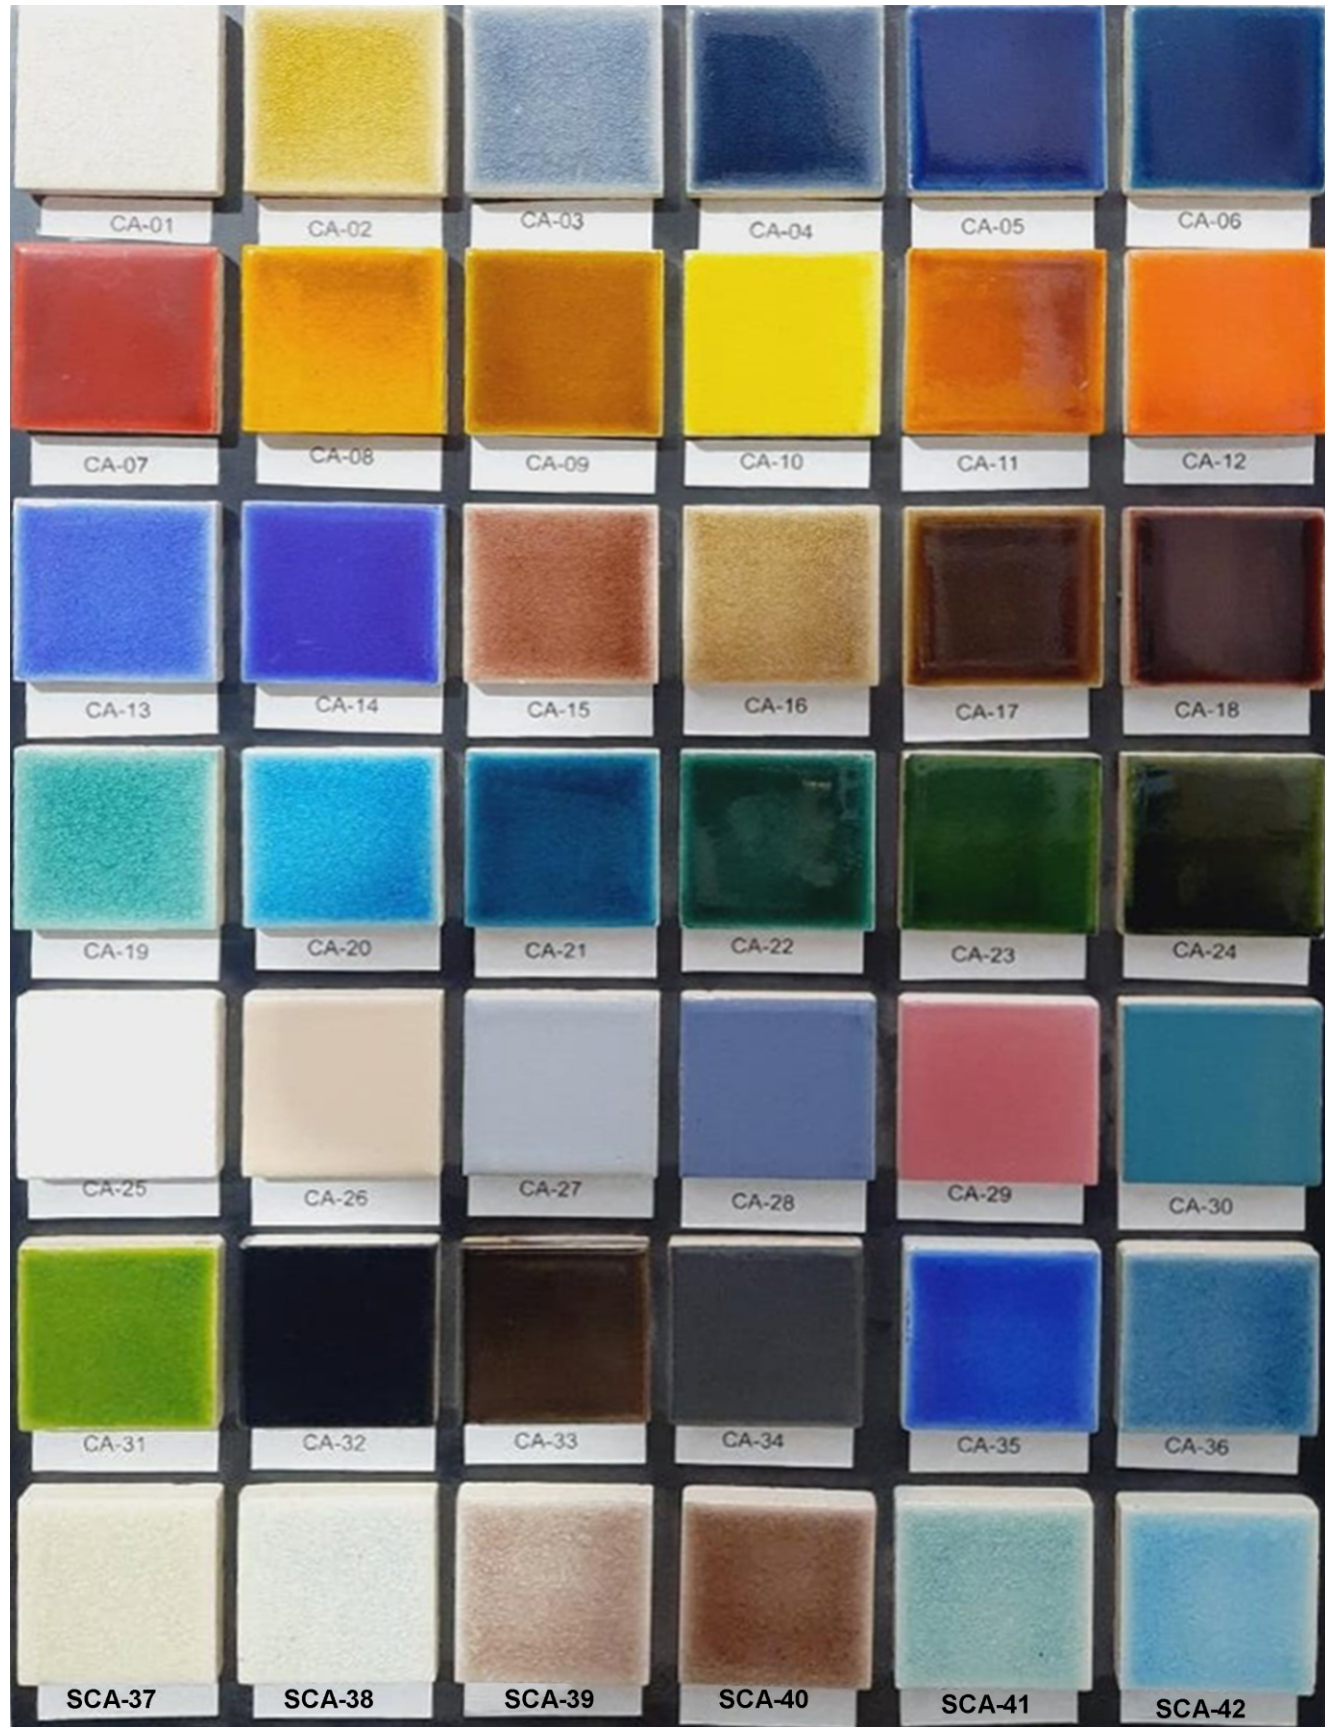

QUADRILATERAL DESIGN TILE

MPPL 07

Vivid colors of quadrilateral design tiles have ethnic shape gives subtle look to spaces. Wherever used it adds a definite shine and luster to the whole environment. The durable, versatile, sturdy, and gorgeous collection by Loam Art is a perfect blend of everything one could ask for as far as tiles are concerned.

TRIANGLE TILE

A

B

C

MPPL 28

With the geometric tile trend in full swing, our triangles offer a fresh take. This geometric shape is eye-catching in a single color or a blend.

A unique backdrop can be created perfectly with these triangular pattern tiles for your bath, kitchen, and more! Their colorful, trendy, and perfectly eclectic style makes for some seriously gorgeous spaces. Wrap your kitchen, fireplace, or bathroom with this blend to add the final touch of comfort. Although we adore this bold and retro blend, the Loam Art team wants to offer this cool pattern with the colorful blend. Changing up the colors of triangle tiles in an installation allows you to create a distinctive geometric pattern.

LOAM ART

Actual Boards

Actual Boards

SHADE CARD

Product Features

- | | |
|-------------------|--------------------|
| Handmade | Stain Resistant |
| High Strength | Chemical Resistant |
| eco-friendly | Low Maintenance |
| Scratch Resistant | Easy Cleaning |