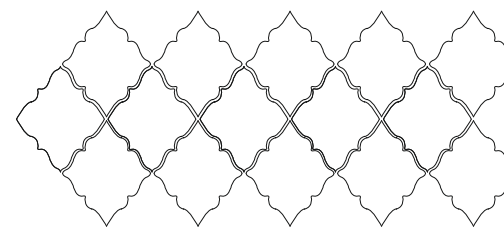

PETAL SHAPED TILE

A

B

102.5mm

162.5mm

MPPL 24

Naturally charismatic premium quality petal-shaped tiles with smooth edges by Loam Art. The beautifully proportioned. The beautifully proportioned pointed ellipses are ideal for making a variety of shapes and forms that requires flowing lines and curves found in nature. A perfectly charming collection of petal or leaf-shaped, high-fired handcrafted pieces. Loam Art's objective with this design is to provide a look that is inspired by nature. The flower pattern even makes it more interesting and youthful.

MARQUISE SHAPED TILE

A

B

MPPL 23

Spots of entrance walls, drawing rooms, or any other places where marvel and splendor are necessary to be added. It's not just about the redefined beauty but also the durability and shine these tiles provide. The unique pattern increases the charm of the room and the glazed blue color it has, even enhances the vitality and youthfulness of the living space. The amazing marquise fesura copper color tiles along with a touch of contrasting blue make it a perfect blend of combination and therefore it provides another benefit by decreasing the boredom of the eyes. The limited blue touch, along with copper having that dark blue border, creates an awful atmosphere in the different spaces whether walls of the workplace to walls of homes. These tiles are perfect for customers looking for bold colors and heavy designs in their oasis.

QUADRILATERAL DESIGN TILE

MPPL 07

Vivid colors of quadrilateral design tiles have ethnic shape gives subtle look to spaces. Wherever used it adds a definite shine and luster to the whole environment. The durable, versatile, sturdy, and gorgeous collection by Loam Art is a perfect blend of everything one could ask for as far as tiles are concerned.