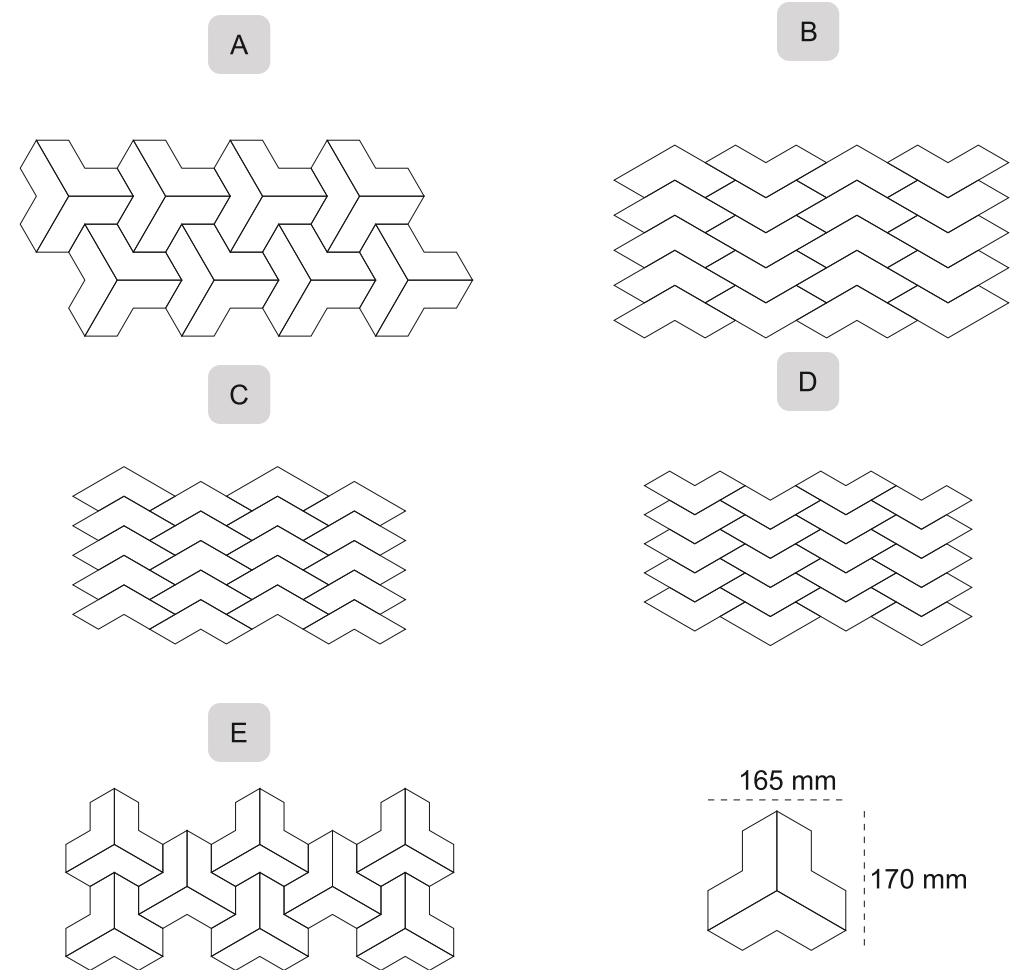

L-SHAPED TILE

MPPL 10

Geometrical patterns or plain application of L-shaped tiles come across a magnificent collection that shall keep you hooked. After installation, your living space will turn out to be the best in your home or workplace with its mesmerizing colors and looks. These tiles are preferred for creating a free flow to any creativity. State of the art has been used by the Loam Art team in L-Shaped Tiles offered at the best prices with the highest quality. Loam Art team's provided the best finishing with these handmade L-shaped tiles that are always useful along with neatness and durability. This collection is perfect for bathrooms, entrances of hospitality workplaces, cafes, restaurants, and terraces. The redefined handcrafted shape, along with the splendid color contrast best suitable for puja rooms also with other living shapes. They are full of graceful color schemes and elegant designs, each tile is a masterpiece on its own.