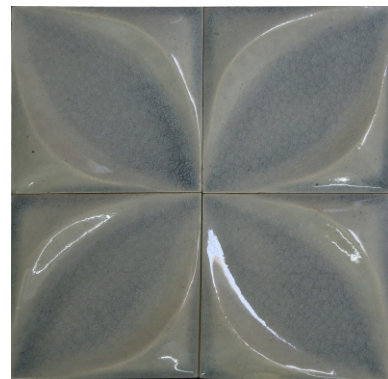

QUADRILATERAL DESIGN TILE

MPPL 07

Vivid colors of quadrilateral design tiles have ethnic shape gives subtle look to spaces. Wherever used it adds a definite shine and luster to the whole environment. The durable, versatile, sturdy, and gorgeous collection by Loam Art is a perfect blend of everything one could ask for as far as tiles are concerned.

These look beautiful and simple when placed on walls. The color contrast of the tiles offers a wonderful view and even provides overall luster to the room. The finishing along with the perfect color combination it has will give a subtle yet unique look to the whole environment of the living room.

SQUARE TILE

A

B

MPPL 19A

A perfect treat for those who want to add that extra color in their spaces with this collection. Perfect shadings of these Square tiles adds to that extra effect. The square shape adds to the crisp finishing of the décor and enhances the creativity of the personal oasis. These tiles have the feature of durability and stain resistance. This collection by the Loam Art team has been made with delicate craftsmanship. Shades offered in this collection by the Loam Art are bliss when it comes to decorating your homes or offices with intricate and unique designs. These shapes are commonly preferred to provide an elegant look to any space.