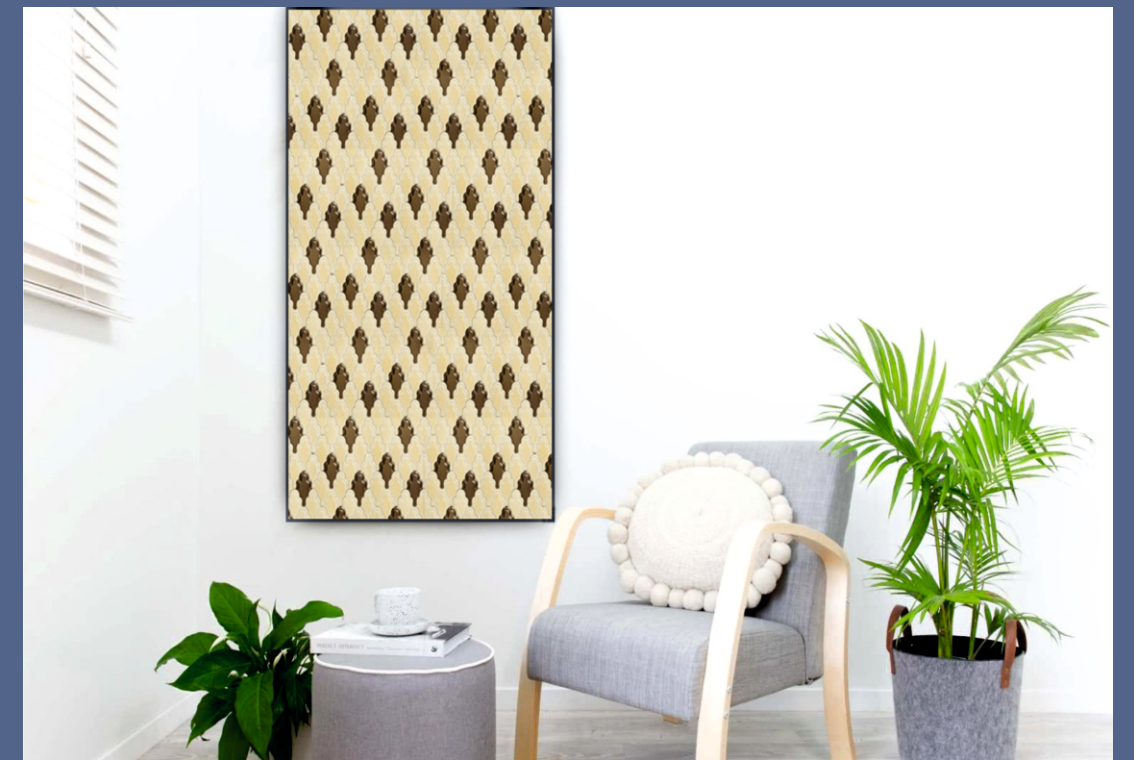

HUMAN SCALE Tile

A

B

95 mm

147 mm

MPPL 08

Soft in appearance and smooth to touch, this is one of the most sought-after tile choices for the kitchen, bathrooms, and bedroom space. Different from the ordinary collection, these tiles provide a distinctive appearance to walls. Smoothing color combination of beige and brown increases the beauty of wooden work in the bedrooms, drawing rooms, and other areas of furniture or dark color decors. The crisp finish adds by the unique shape of the tiles enhances the neatness of the living spaces. We the Loam Art team working with this design to provide versatility to the customer's oasis. The delight of the look has been increased with the subtleness of the delicate craftsmanship it has.

The boredom of the eyes decreases with the contrasting shades of the tiles and hence provides a contemporary yet simple and refined touch to the spaces. They are suitable for every wall you want they will just simply increase the beauty.

L-SHAPED TILE

MPPL 10

Geometrical patterns or plain application of L-shaped tiles come across a magnificent collection that shall keep you hooked. After installation, your living space will turn out to be the best in your home or workplace with its mesmerizing colors and looks. These tiles are preferred for creating a free flow to any creativity. State of the art has been used by the Loam Art team in L-Shaped Tiles offered at the best prices with the highest quality. Loam Art team's provided the best finishing with these handmade L-shaped tiles that are always useful along with neatness and durability. This collection is perfect for bathrooms, entrances of hospitality workplaces, cafes, restaurants, and terraces. The redefined handcrafted shape, along with the splendid color contrast best suitable for puja rooms also with other living shapes. They are full of graceful color schemes and elegant designs, each tile is a masterpiece on its own.