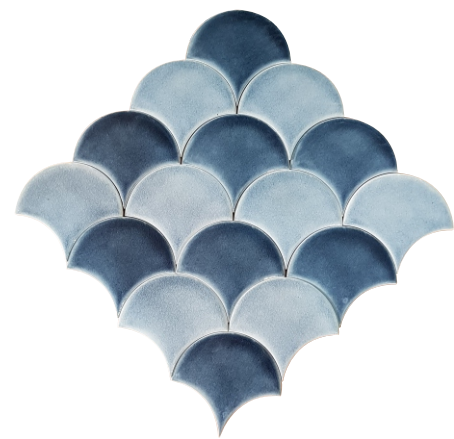

As our tiles are handmade in small quantity it is a variation in shape, color, size, and texture that make our offerings unique. With the production procedure and each glaze recipe we

Product Line

- 1 **Diamond Tile**
- 2 **Fish Scale Tile**
- 3 **Hexagon Tile**
- 4 **Human Scale Tile**
- 5 **L-Shaped Tile**
- 6 **Lantern Tile**
- 7 **Long Hexagon Tile**
- 8 **Petal Shaped Tile**
- 9 **Marquise Shaped Tile**
- 10 **Quadrilateral Design Tile**
- 11 **Square Tile**
- 12 **Subway Tile**
- 13 **Triangle Tile**

DIAMOND TILE

A

B

C

D

85mm

145mm

MPPL 04

FISH SCALE TILE

MPPL 13

Handcrafted variations are provided by the Loam Art team in form of Fish Flab Blaze Tile with the touch of all indo-western look. Popularly these kinds of tiles are also known as sea tile, fish tile, mermaid tile, wave tile, scallop tile, ogee tile, and many more names.

PETAL SHAPED TILE

A

B

102.5mm

162.5mm

MPPL 24

Naturally charismatic premium quality petal-shaped tiles with smooth edges by Loam Art. The beautifully proportioned. The beautifully proportioned pointed ellipses are ideal for making a variety of shapes and forms that requires flowing lines and curves found in nature. A perfectly charming collection of petal or leaf-shaped, high-fired handcrafted pieces. Loam Art's objective with this design is to provide a look that is inspired by nature. The flower pattern even makes it more interesting and youthful.