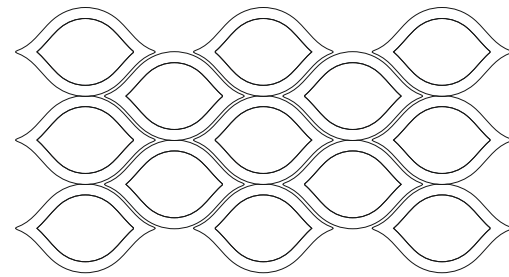

MARQUISE SHAPED TILE

A

B

MPPL 23

Spots of entrance walls, drawing rooms, or any other places where marvel and splendor are necessary to be added. It's not just about the redefined beauty but also the durability and shine these tiles provide. The unique pattern increases the charm of the room and the glazed blue color it has, even enhances the vitality and youthfulness of the living space. The amazing marquise fesura copper color tiles along with a touch of contrasting blue make it a perfect blend of combination and therefore it provides another benefit by decreasing the boredom of the eyes. The limited blue touch, along with copper having that dark blue border, creates an awful atmosphere in the different spaces whether walls of the workplace to walls of homes. These tiles are perfect for customers looking for bold colors and heavy designs in their oasis.