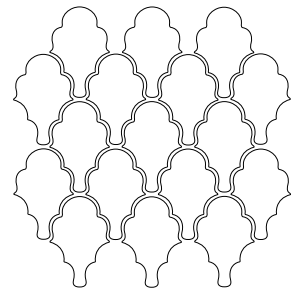

HUMAN SCALE Tile

A