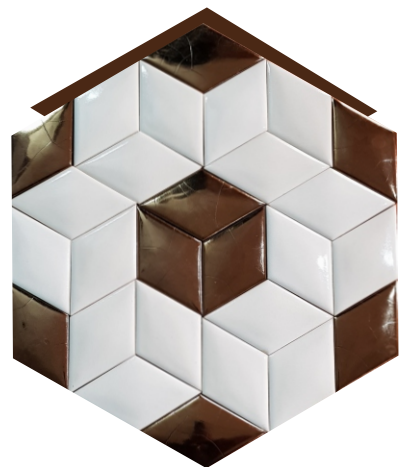

DIAMOND TILE

A

B

C

D

85mm

145mm

MPPL 04

FISH SCALE TILE

MPPL 13

Handcrafted variations are provided by the Loam Art team in form of Fish Flab Blaze Tile with the touch of all indo-western look. Popularly these kinds of tiles are also known as sea tile, fish tile, mermaid tile, wave tile, scallop tile, ogee tile, and many more names.