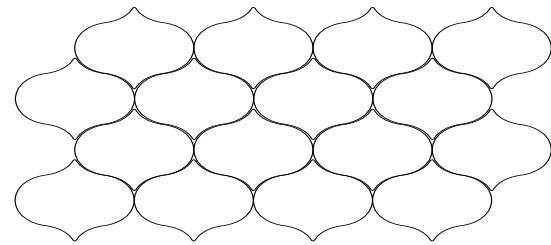

L-SHAPED TILE

MPPL 10

Geometrical patterns or plain application of L-shaped tiles come across a magnificent collection that shall keep you hooked. After installation, your living space will turn out to be the best in your home or workplace with its mesmerizing colors and looks. These tiles are preferred for creating a free flow to any creativity. State of the art has been used by the Loam Art team in L-Shaped Tiles offered at the best prices with the highest quality. Loam Art team's provided the best finishing with these handmade L-shaped tiles that are always useful along with neatness and durability. This collection is perfect for bathrooms, entrances of hospitality workplaces, cafes, restaurants, and terraces. The redefined handcrafted shape, along with the splendid color contrast best suitable for puja rooms also with other living shapes. They are full of graceful color schemes and elegant designs, each tile is a masterpiece on its own.

LANTERN TILE

A

B

MPPL 12

A MARVELOUS HISTORY

A marvelous history is existed by this collection of Loam Art for ages. These tiles are preferred for adding borders to your walls or can be preferred for the washbasin to add extra shine to the mirror. This will add luster to the whole space and along with this, it also provides durability to the walls. These tiles are cherry on the cake, as a classy touch with these tiles is enhanced with these handcrafted tiles.

LONG HEXAGON TILE

MPPL 27A

MAKE A FASHION STATEMENT WITH LONG HEXAGON TILES

We are offering this exclusive range of long hexagon tiles. These tiles have proved to be ideal for exterior walls as well as interiors. These are the most comprehensive and competitive rates tile collection by Loam Art. From our long hexagon collection home to restaurants to malls can add up to bright and cheerful vibes. This collection is trendy because it provides a new again look.