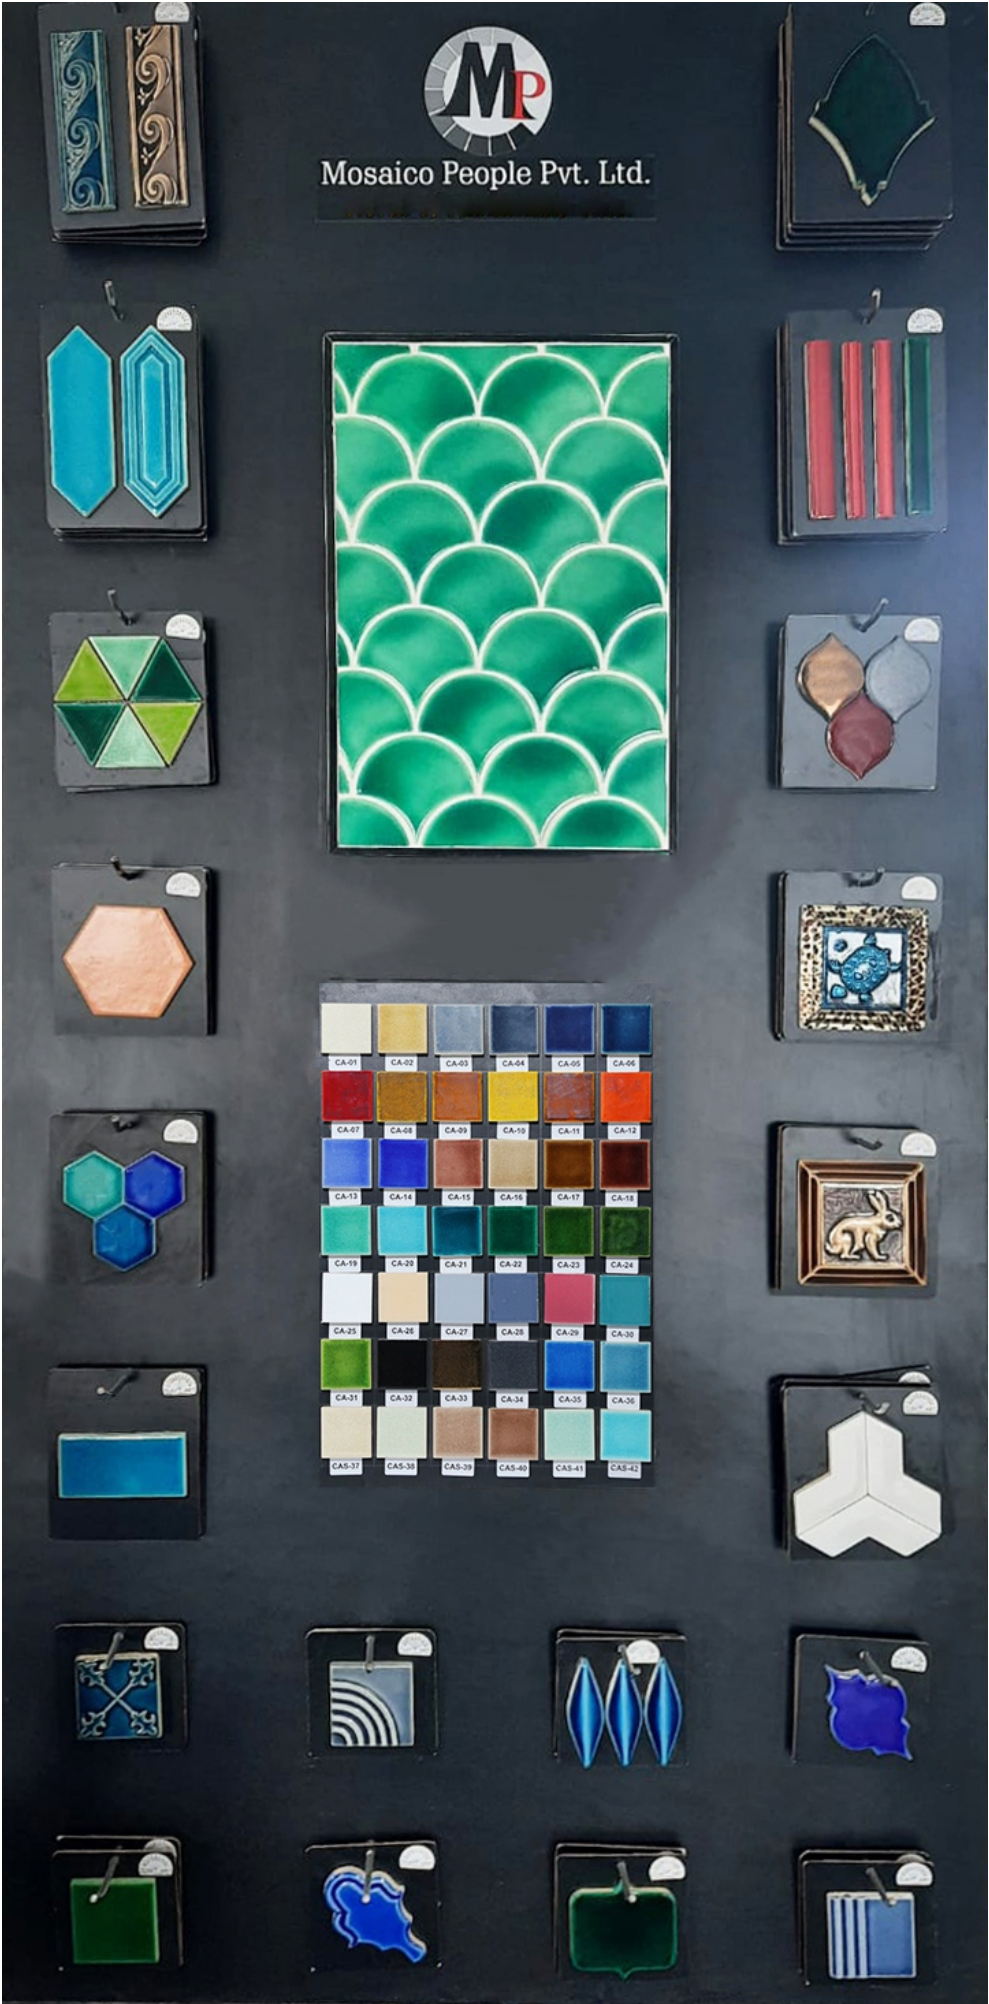

PRODUCT: NEON SERIES
SIZE: 92 X 183 MM

LOAM ART

PRODUCT: ARABSQUE
SIZE: 150 X 150MM

PRODUCT: KITKAT
SIZE: 20 X 150MM

PRODUCT: MOTIF
SIZE: 100 X 100MM

PRODUCT: MOTIF
SIZE: 100 X 100MM

LOAM ART

PRODUCT: ARABSQUE
SIZE: 98 X 145MM

PRODUCT: LINE SERIES
SIZE: 100 X 100 MM

PRODUCT: NEON SERIES
SIZE: 25 X 75MM

LOAM ART

PRODUCT: MOTIF
SIZE: 100 X 100MM

PRODUCT: 3D DIAMOND PATTERN
SIZE: 42 X 126 MM

PRODUCT: QUADRILATERAL
SIZE: 107 X 142 MM

PRODUCT: CRIS CROSS
SIZE: 150 X 150MM

LOAM ART

PRODUCT: LONG HEXAGON
SIZE: 75 X 220MM

PRODUCT: MOTI ARABSQUE
SIZE: 95 X 185 MM

ACTUAL SITE IMAGES

ACTUAL SITE IMAGES

DISPLAY PANEL

Mosaico People Pvt. Ltd.

CA-01	CA-02	CA-03	CA-04	CA-05	CA-06
CA-07	CA-08	CA-09	CA-10	CA-11	CA-12
CA-13	CA-14	CA-15	CA-16	CA-17	CA-18
CA-19	CA-20	CA-21	CA-22	CA-23	CA-24
CA-25	CA-26	CA-27	CA-28	CA-29	CA-30
CA-31	CA-32	CA-33	CA-34	CA-35	CA-36
CAS-37	CAS-38	CAS-39	CAS-40	CAS-41	CAS-42