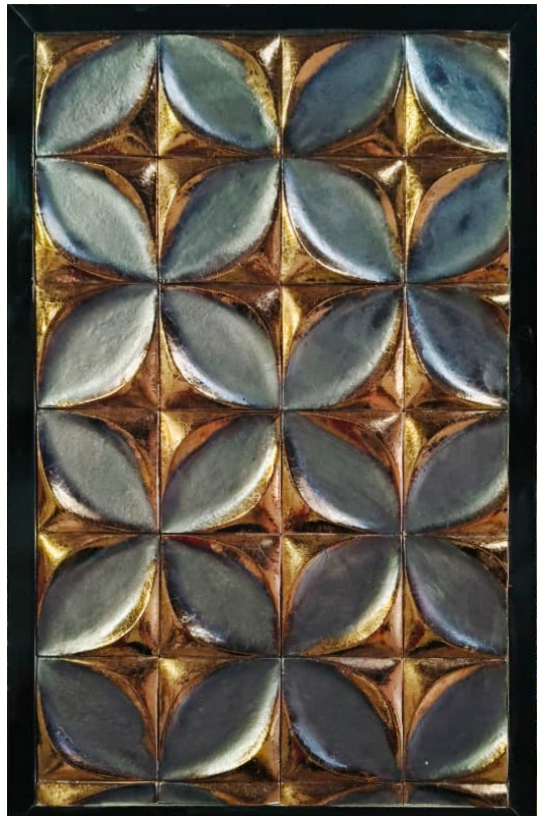

PRODUCT: NEON SERIES
SIZE: 92 X 183 MM

LOAM ART

PRODUCT: ARABSQUE
SIZE: 150 X 150MM

PRODUCT: KITKAT
SIZE: 20 X 150MM

PRODUCT: MOTIF
SIZE: 100 X 100MM

PRODUCT: MOTIF
SIZE: 100 X 100MM

LOAM ART

PRODUCT: ARABSQUE
SIZE: 98 X 145MM

PRODUCT: ARABSQUE
SIZE: 75 X 75 MM

PRODUCT: HERRINGBONE
SIZE: 50 X 150MM

PRODUCT: MOTIF
SIZE: 100 X 100MM

LOAM ART

PRODUCT: PETAL
SIZE: 98 X 140MM

PRODUCT: LINE SERIES
SIZE: 75 X 220MM

PRODUCT: ARABSQUE
SIZE: 150 X 150 MM