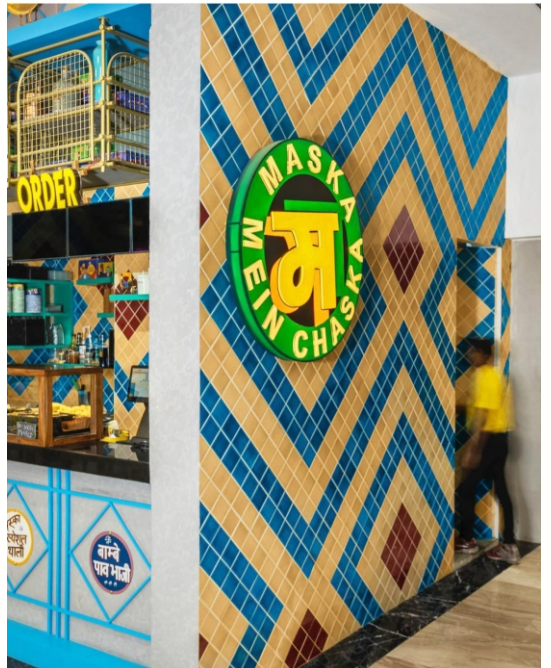

LOAM ART

PRODUCT: PALM LEAF
SIZE: 75 X 190MM

PRODUCT: HEXAGON
SIZE: 75 X 75 MM

PRODUCT: BIG FAN
SIZE: 150 X 140 MM

PRODUCT: SUBWAY
SIZE: 100 X 200MM

LOAM ART

PRODUCT: NEON SERIES
SIZE: 75 X 150MM

PRODUCT: MOTIF
SIZE: 150 X 150 MM

PRODUCT: LINE SERIES
SIZE: 100 X 100 MM

PRODUCT: NEON SERIES
SIZE: 25 X 75MM

LOAM ART

PRODUCT: MOTIF
SIZE: 100 X 100MM

PRODUCT: 3D DIAMOND PATTERN
SIZE: 42 X 126 MM

PRODUCT: QUADRILATERAL
SIZE: 107 X 142 MM

PRODUCT: CRIS CROSS
SIZE: 150 X 150MM

LOAM ART

PRODUCT: LONG HEXAGON
SIZE: 75 X 220MM

PRODUCT: MOTI ARABSQUE
SIZE: 95 X 185 MM

ACTUAL SITE IMAGES

ACTUAL SITE IMAGES

DISPLAY PANEL

Mosaico People Pvt. Ltd.