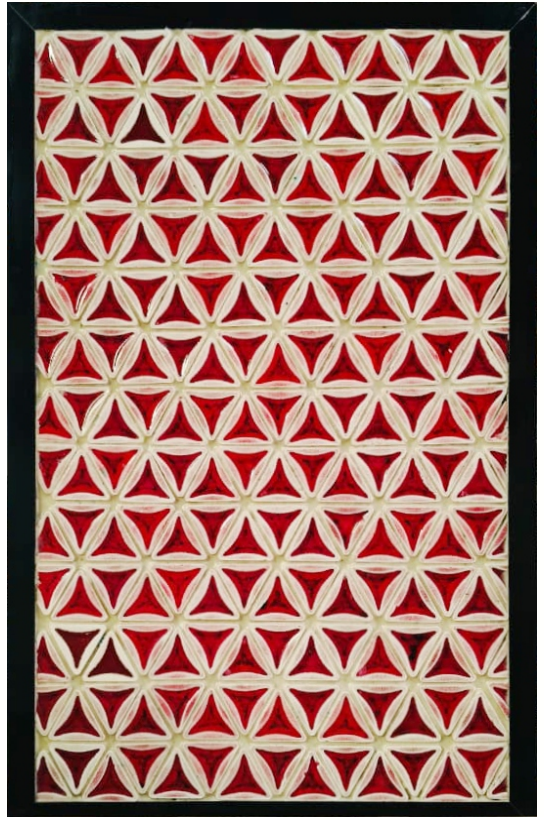

PRODUCT: MAGIC TRANGLE
SIZE: 42 X 42 MM