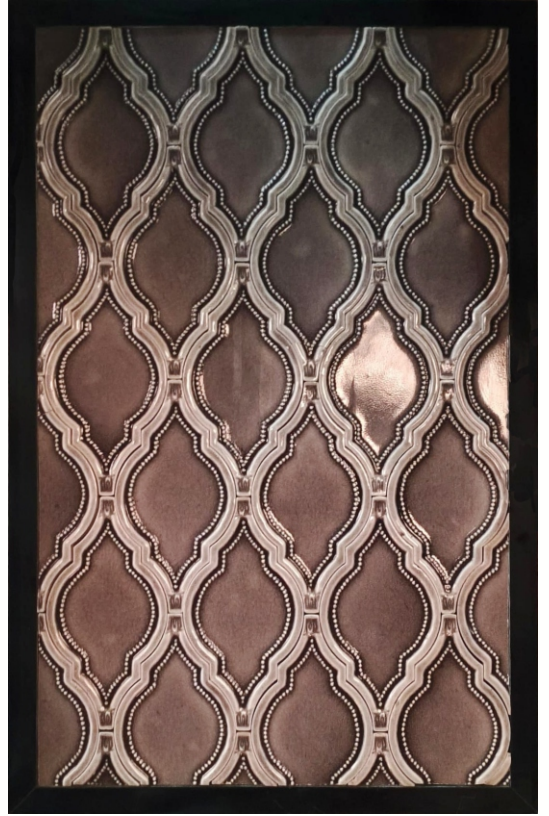

PRODUCT: MOTI ARABSQUE
SIZE: 95 X 185 MM