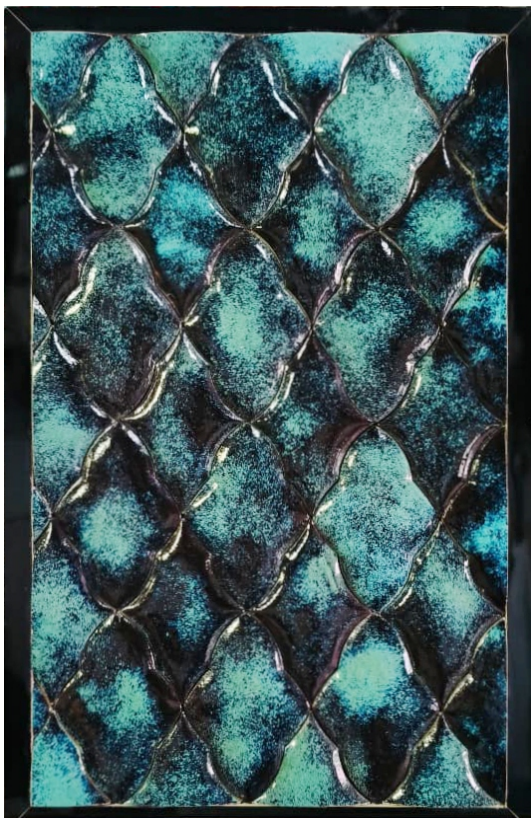

LOAM ART

PRODUCT: BAMBOO
SIZE: 40 X 150MM

PRODUCT: PALM LEAF
SIZE: 55 X 125MM

PRODUCT: LOTUS
SIZE: 142 X 192MM

PRODUCT: LANTERN
SIZE: 145 X 95MM

LOAM ART

PRODUCT: MOTIF
SIZE: 150 X 150MM

PRODUCT: MOTIF
SIZE: 150 X 150 MM