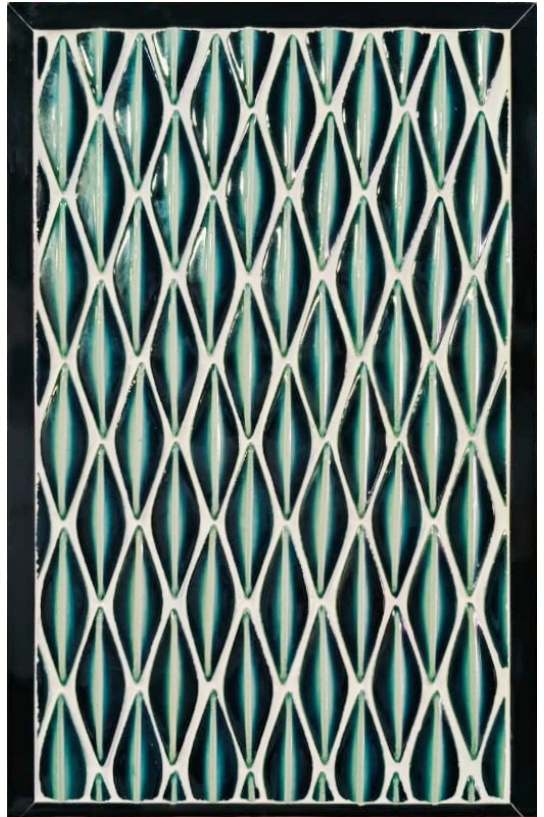

PRODUCT: LINE SERIES
SIZE: 100 X 100 MM

PRODUCT: NEON SERIES
SIZE: 25 X 75MM

LOAM ART

PRODUCT: MOTIF
SIZE: 100 X 100MM

PRODUCT: 3D DIAMOND PATTERN
SIZE: 42 X 126 MM

PRODUCT: QUADRILATERAL
SIZE: 107 X 142 MM