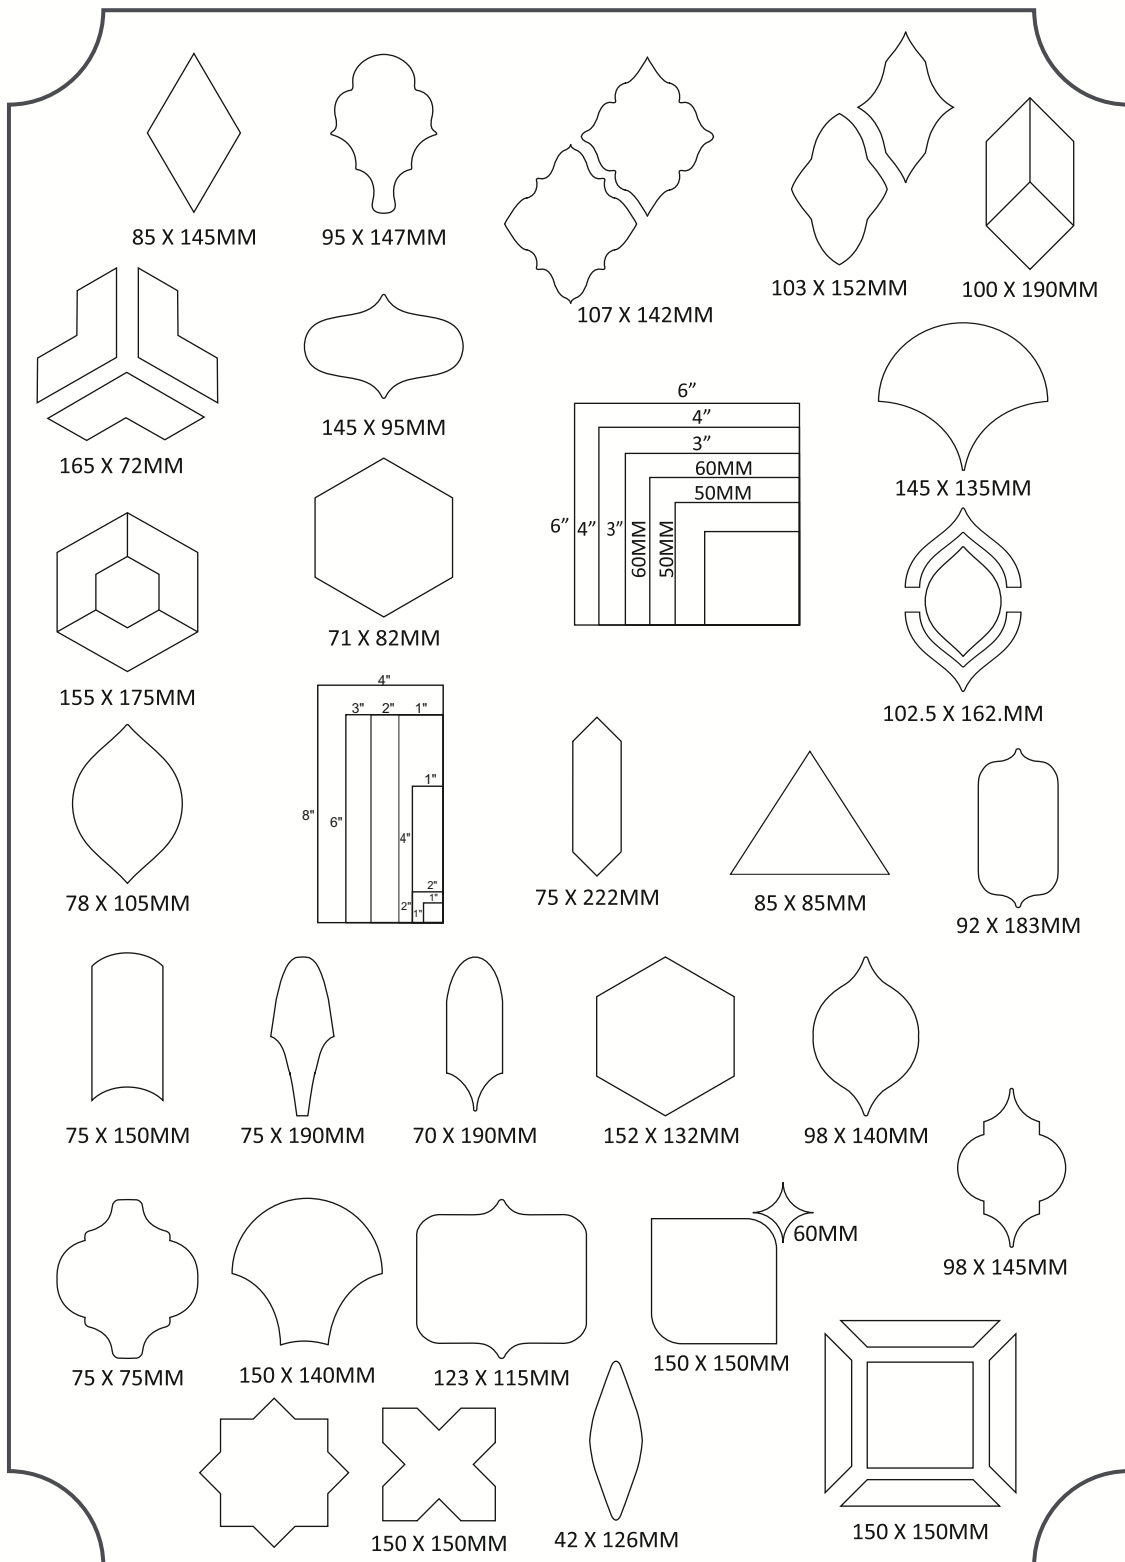

AVAILABLE SHAPES

Mosaico People Pvt. Ltd.

Elegant Series of Mosaic Tiles

EMAIL: raj@mosaicopeople.com

ADD: C-23, Bharat Vihar, Dwarka Sec-14,
Near Metro Pillar-887, Dwarka,
Delhi-110075