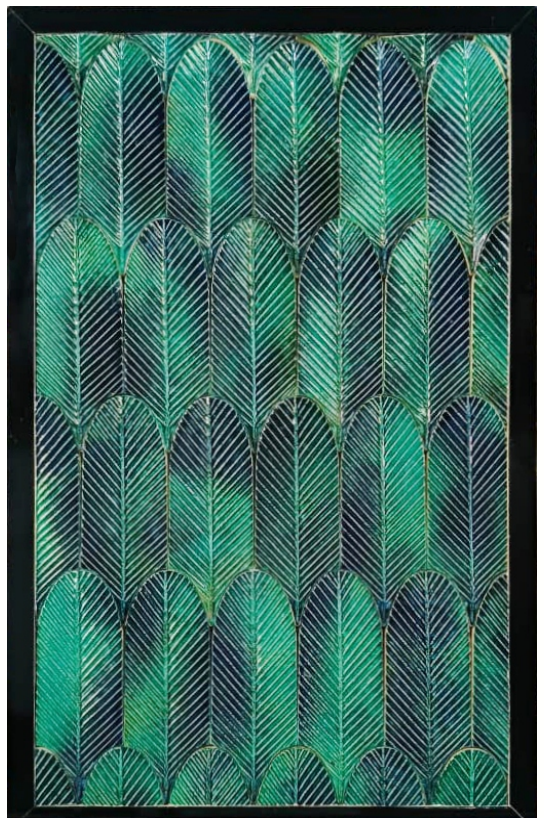

PRODUCT: ARABSQUE
SIZE: 75 X 75 MM

PRODUCT: HERRINGBONE
SIZE: 50 X 150MM

PRODUCT: MOTIF
SIZE: 100 X 100MM

LOAM ART

PRODUCT: PETAL
SIZE: 98 X 140MM

PRODUCT: LINE SERIES
SIZE: 75 X 220MM

PRODUCT: ARABSQUE
SIZE: 150 X 150 MM

PRODUCT: LEAF PATTERN
SIZE: 30 X 105MM

LOAM ART

PRODUCT: NEON SERIES
SIZE: 25 X 75MM, 75 X 75MM
75 X 150MM, 75 X 225MM

PRODUCT: MAGIC TRANGLE
SIZE: 42 X 42 MM

PRODUCT: NEON SERIES
SIZE: 92 X 183 MM

PRODUCT: PALM LEAF
SIZE: 70 X 190MM

LOAM ART

PRODUCT: PALM LEAF
SIZE: 75 X 190MM

PRODUCT: HEXAGON
SIZE: 75 X 75 MM

PRODUCT: BIG FAN
SIZE: 150 X 140 MM

PRODUCT: SUBWAY
SIZE: 100 X 200MM

LOAM ART

PRODUCT: NEON SERIES
SIZE: 75 X 150MM

PRODUCT: MOTIF
SIZE: 150 X 150 MM