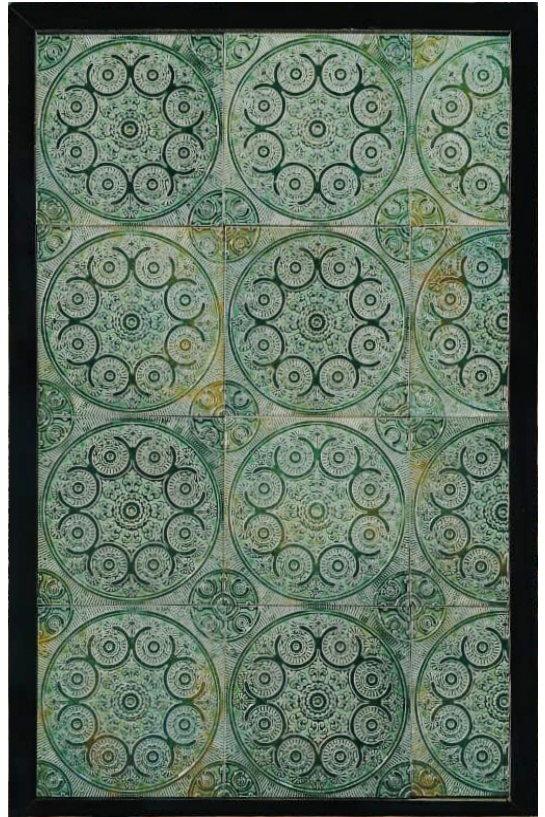

LOAM ART

PRODUCT: BAMBOO
SIZE: 40 X 150MM

PRODUCT: PALM LEAF
SIZE: 55 X 125MM

PRODUCT: LOTUS
SIZE: 142 X 192MM

PRODUCT: LANTERN
SIZE: 145 X 95MM

LOAM ART

PRODUCT: MOTIF
SIZE: 150 X 150MM

PRODUCT: MOTIF
SIZE: 150 X 150 MM

PRODUCT: QUADRILATERAL
SIZE: 103 X 152MM
100 X 148MM

PRODUCT: FISHSCALE
SIZE: 145 X 135 MM

LOAM ART

PRODUCT: 3D RHOMBUS
SIZE: 100 X 190MM

PRODUCT: NEON SERIES
SIZE: 50 X 200MM

PRODUCT: NEON SERIES
SIZE: 25 X 75 MM

PRODUCT: ARABSQUE
SIZE: 75 X 75 MM

PRODUCT: HERRINGBONE
SIZE: 50 X 150MM

PRODUCT: MOTIF
SIZE: 100 X 100MM

LOAM ART

PRODUCT: PETAL
SIZE: 98 X 140MM

PRODUCT: LINE SERIES
SIZE: 75 X 220MM

PRODUCT: ARABSQUE
SIZE: 150 X 150 MM

PRODUCT: LINE SERIES
SIZE: 100 X 100 MM

PRODUCT: NEON SERIES
SIZE: 25 X 75MM

LOAM ART

PRODUCT: MOTIF
SIZE: 100 X 100MM

PRODUCT: 3D DIAMOND PATTERN
SIZE: 42 X 126 MM

PRODUCT: QUADRILATERAL
SIZE: 107 X 142 MM