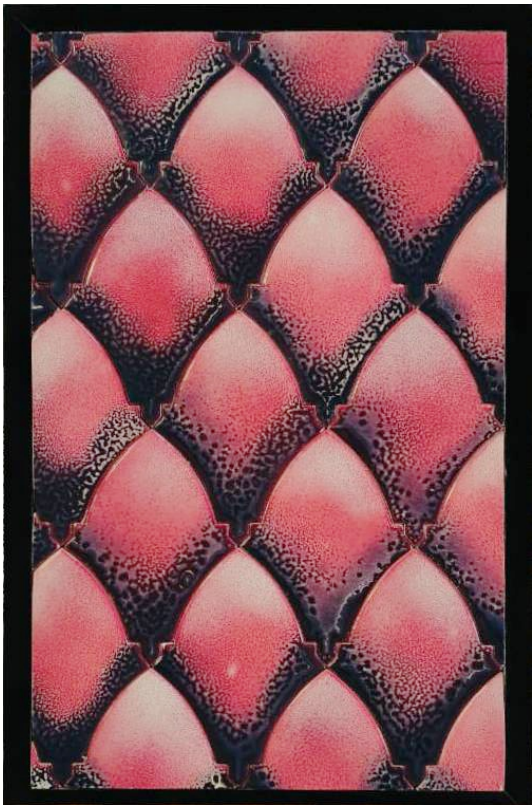

LOAM ART

PRODUCT: BAMBOO
SIZE: 40 X 150MM

PRODUCT: PALM LEAF
SIZE: 55 X 125MM

PRODUCT: LOTUS
SIZE: 142 X 192MM

PRODUCT: LANTERN
SIZE: 145 X 95MM

LOAM ART

PRODUCT: MOTIF
SIZE: 150 X 150MM

PRODUCT: MOTIF
SIZE: 150 X 150 MM