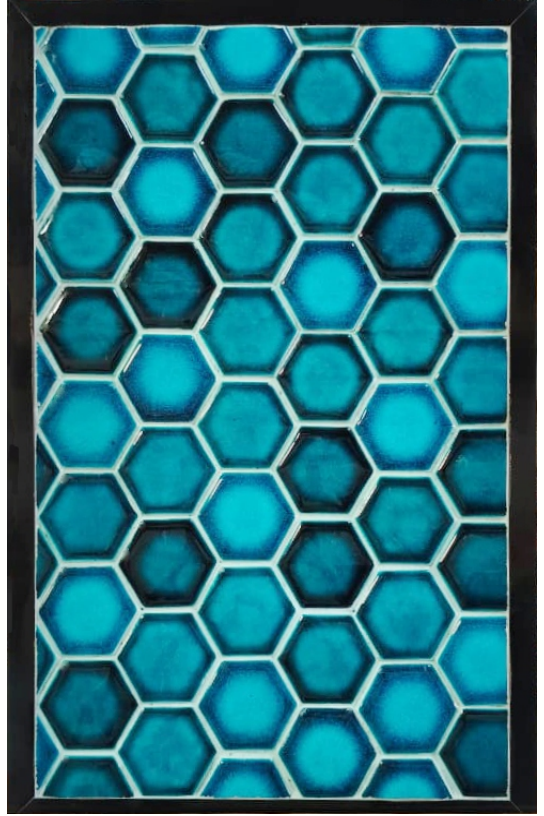

PRODUCT: ARABSQUE
SIZE: 75 X 75 MM

PRODUCT: HERRINGBONE
SIZE: 50 X 150MM

PRODUCT: MOTIF
SIZE: 100 X 100MM

LOAM ART

PRODUCT: PETAL
SIZE: 98 X 140MM

PRODUCT: LINE SERIES
SIZE: 75 X 220MM

PRODUCT: ARABSQUE
SIZE: 150 X 150 MM

PRODUCT: LEAF PATTERN
SIZE: 30 X 105MM

LOAM ART

PRODUCT: NEON SERIES
SIZE: 25 X 75MM, 75 X 75MM
75 X 150MM, 75 X 225MM

PRODUCT: MAGIC TRANGLE
SIZE: 42 X 42 MM

PRODUCT: NEON SERIES
SIZE: 92 X 183 MM

PRODUCT: PALM LEAF
SIZE: 70 X 190MM

LOAM ART

PRODUCT: PALM LEAF
SIZE: 75 X 190MM

PRODUCT: HEXAGON
SIZE: 75 X 75 MM

PRODUCT: BIG FAN
SIZE: 150 X 140 MM

PRODUCT: SUBWAY
SIZE: 100 X 200MM

LOAM ART

PRODUCT: NEON SERIES
SIZE: 75 X 150MM

PRODUCT: MOTIF
SIZE: 150 X 150 MM