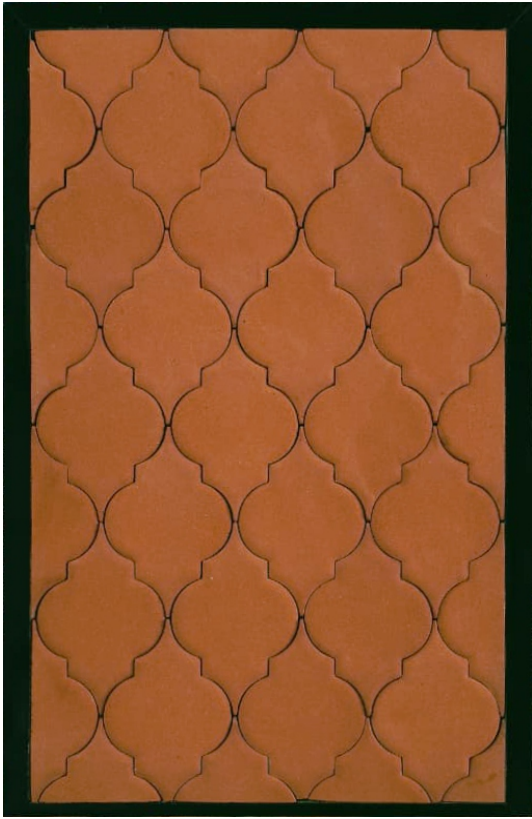

PRODUCT: NEON SERIES
SIZE: 92 X 183 MM

LOAM ART

PRODUCT: ARABSQUE
SIZE: 150 X 150MM

PRODUCT: KITKAT
SIZE: 20 X 150MM

PRODUCT: MOTIF
SIZE: 100 X 100MM

PRODUCT: MOTIF
SIZE: 100 X 100MM

LOAM ART

PRODUCT: ARABSQUE
SIZE: 98 X 145MM

PRODUCT: ARABSQUE
SIZE: 75 X 75 MM

PRODUCT: HERRINGBONE
SIZE: 50 X 150MM

PRODUCT: MOTIF
SIZE: 100 X 100MM

LOAM ART

PRODUCT: PETAL
SIZE: 98 X 140MM

PRODUCT: LINE SERIES
SIZE: 75 X 220MM

PRODUCT: ARABSQUE
SIZE: 150 X 150 MM