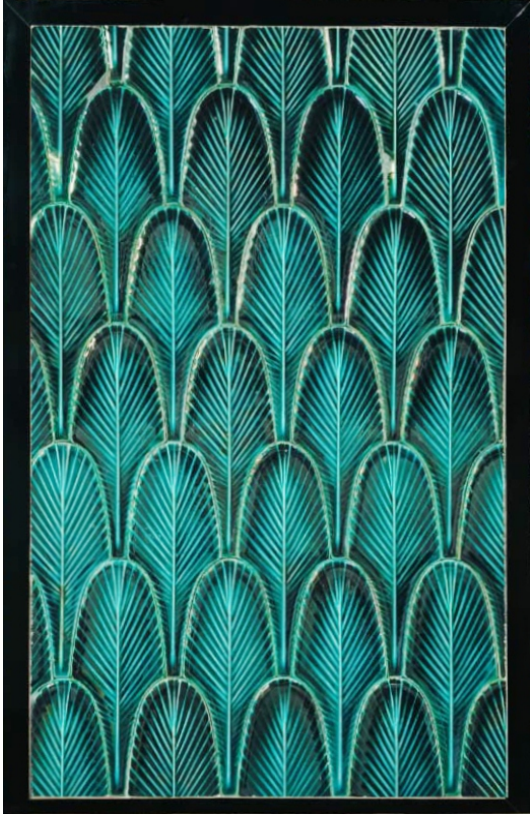

PRODUCT: ARABSQUE
SIZE: 75 X 75 MM

PRODUCT: HERRINGBONE
SIZE: 50 X 150MM

PRODUCT: MOTIF
SIZE: 100 X 100MM

LOAM ART

PRODUCT: PETAL
SIZE: 98 X 140MM

PRODUCT: LINE SERIES
SIZE: 75 X 220MM

PRODUCT: ARABSQUE
SIZE: 150 X 150 MM

PRODUCT: LEAF PATTERN
SIZE: 30 X 105MM

LOAM ART

PRODUCT: NEON SERIES
SIZE: 25 X 75MM, 75 X 75MM
75 X 150MM, 75 X 225MM

PRODUCT: MAGIC TRANGLE
SIZE: 42 X 42 MM

PRODUCT: NEON SERIES
SIZE: 92 X 183 MM

PRODUCT: PALM LEAF
SIZE: 70 X 190MM

LOAM ART

PRODUCT: PALM LEAF
SIZE: 75 X 190MM

PRODUCT: HEXAGON
SIZE: 75 X 75 MM

PRODUCT: BIG FAN
SIZE: 150 X 140 MM

PRODUCT: SUBWAY
SIZE: 100 X 200MM

LOAM ART

PRODUCT: NEON SERIES
SIZE: 75 X 150MM

PRODUCT: MOTIF
SIZE: 150 X 150 MM