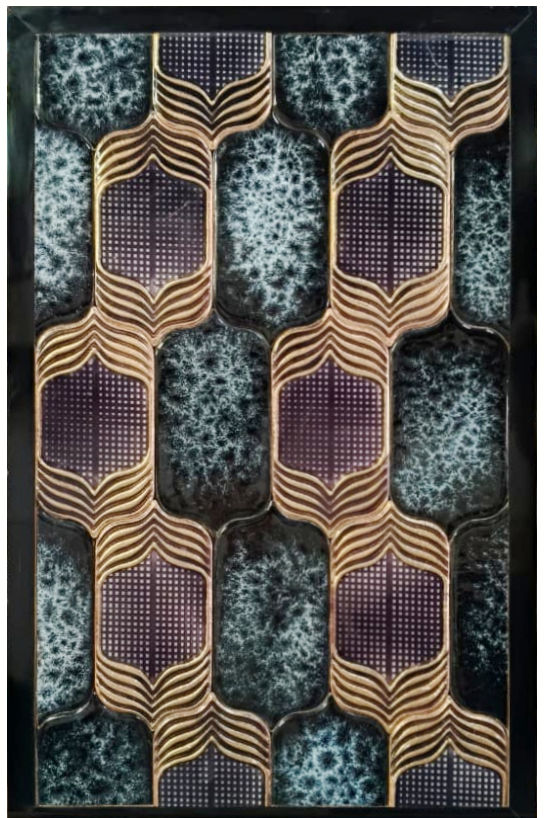

PRODUCT: QUADRILATERAL
SIZE: 103 X 152MM
100 X 148MM

PRODUCT: FISHSCALE
SIZE: 145 X 135 MM

LOAM ART

PRODUCT: 3D RHOMBUS
SIZE: 100 X 190MM

PRODUCT: NEON SERIES
SIZE: 50 X 200MM

PRODUCT: NEON SERIES
SIZE: 25 X 75 MM